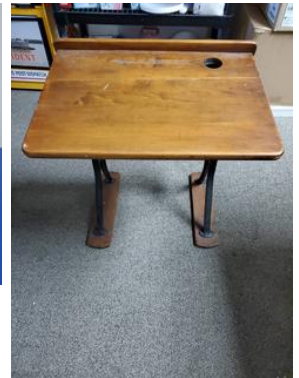

Vintage Ronald McDonald Theatre Puppet Show Box - Shelf 31

• See pics for details

Lot#2404

Vintage Children's Schooldesk - OF

• See pics for details