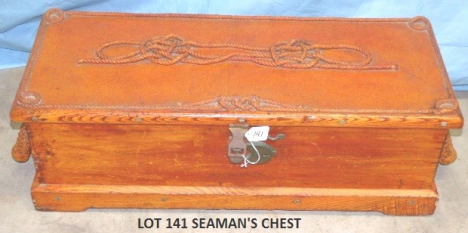

LOT 129 UNUSUAL TIGER OAK BETSY ROSS TREDLE CABINET SEWING MACHINE IN OF 31-25-19