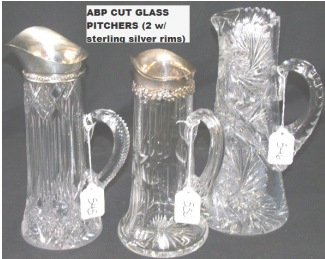

LARGE SELECTION OF CUT GLASS—VISIT OUR WEBSITE WWW.LBA2.NET TO SEE MORE!!!

ABP CUT GLASS VASES