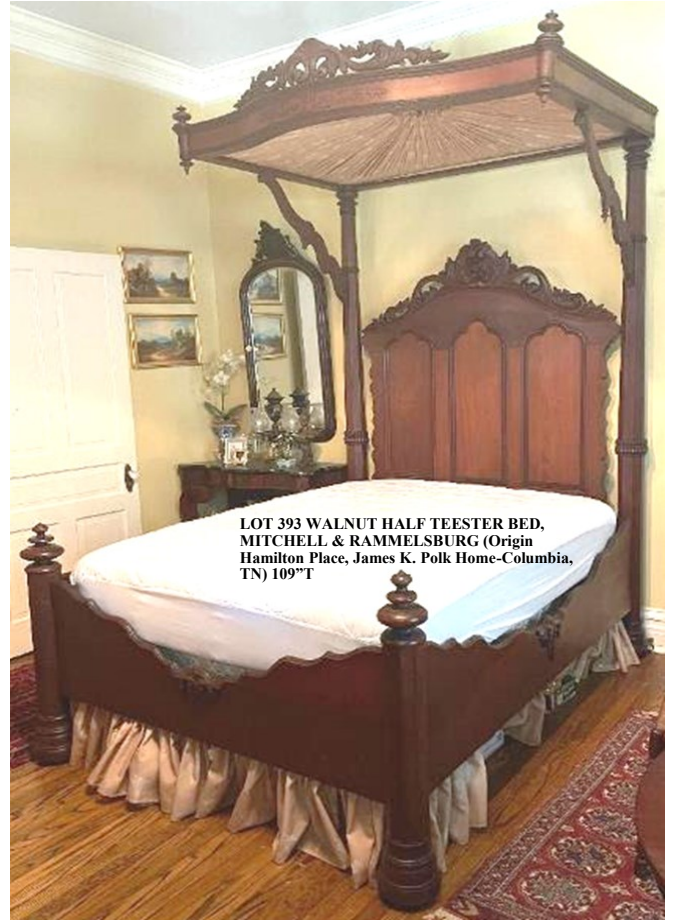

LAWRENCEBURG ANTIQUES

“Summer Time” Estate Antique Auction

SATURDAY, JULY 9, 2022 10:00 AM

LOT 663 MASSIVE TWO PIECE J & JW MEEKS BREAKFRONT w/ PULL OUT CANDLE HOLDER & PAW FEET 100-79-24

LOT 393 WALNUT HALF TEESTER BED, MITCHELL & RAMMELSBURG (Origin Hamilton Place, James K. Polk Home-Columbia, TN) 109”T