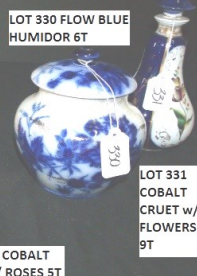

LOT 331 COBALT CRUET w/ FLOWERS 9T

LOT 329 ROSENTHAL COBALT BLUE BISCUIT JAR w/ ROSES 5T