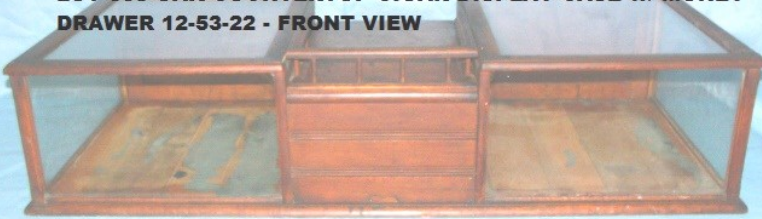

LOT 184 PRIMITIVE PINE SUGAR DESK 28-24-28

LOT 661 WOODEN BARREL BUTTER CHURN 36T 16 DIA