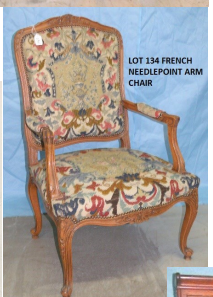

LOT 315 SET OF MAHOGANY BED STEPS w/ STORAGE, ON TURNED LEGS