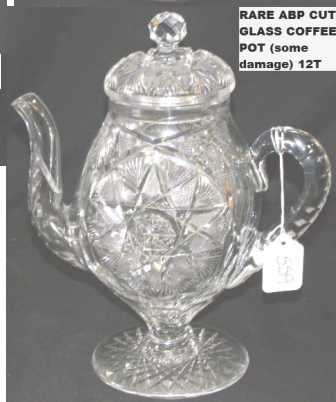

LOT 236 RARE WAVECREST BANQUET LAMP 27T 9DIA

LOT 286 H.P. NIPPON TANKARD 13T

LOT 288 COBALT LIMOGES PORTRAIT TANKARD 13T