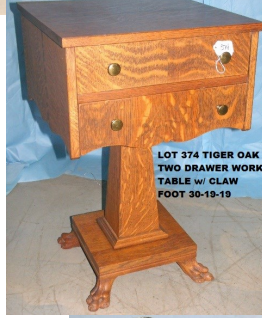

LOT 374 TIGER OAK TWO DRAWER WORK TABLE w/ CLAW FOOT 30-10-19