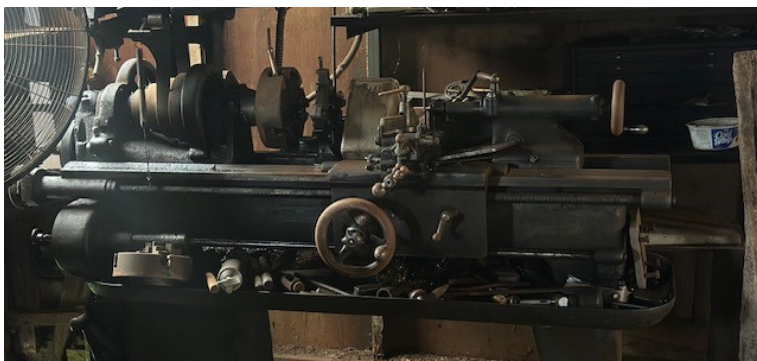

Live Public Estate Auction

Auction Address: 126 E. Main St., Stevensville, MD 21666

Saturday March 23rd @ 10:00 AM (Rain or Shine)

Preview: Friday, March 22nd from 12 PM to 5 PM

Primitives-Welders-Tools-Scrap Metal-Industrial Items-Metal Stock

Auction Listing: Grizzly Model G0459 14" Industrial Band Saw; Industrial Variable Speed Metal Lathe; (2) Industrial Fans; (3) Miller Welders; Large Assortment of Welding Supplies; Smith Plasma Cutter; Walker Turner Vintage Drill Press; Rockwell Jointer; Chop Saws; Belt Sander; Woodworking Tools; Metal Stock: square tubing, round, angle, flat, aluminum & stainless; Vintage HD Vises; Assortment of Machinist Tools; Industrial Tools; Chains; Vintage Hardware Carousel; Machinist Tool Boxes; Tool Boxes; Hardware Bins; Fishing Rods; Primitives; Collectables; Lawn & Garden Tools; Assorted Lumber and much more.

For More Info & Pics Please Go To www.delawareauctioncenter.com

Frank Bartz Owner/Auctioneer

Licensed in Maryland & Delaware