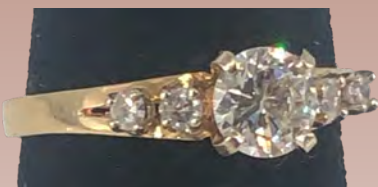

**Preview:
Monday, October 24th 1:00 - 5:00 PM**

FRIDAY, OCTOBER 28TH • 9:00 AM

25 Pinball
Machines

Keep checking our website
for more details.
www.AppleTreeAuction.com

JEWELRY, WATCH, SILVER, COIN AND STAMP AUCTION