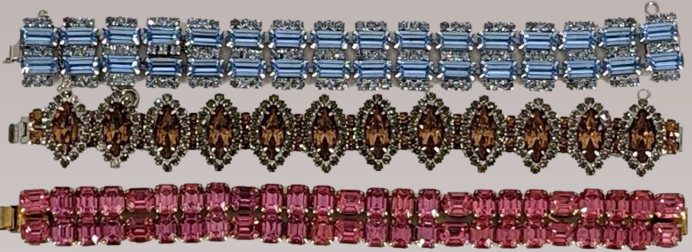

JEWELRY AUCTION

TUESDAY, JUNE 7TH - THURSDAY, JUNE 9TH

Preview

Friday, June 3rd • Noon - 6:00 PM

Monday, June 6th • 9:00 AM - 4:00 PM