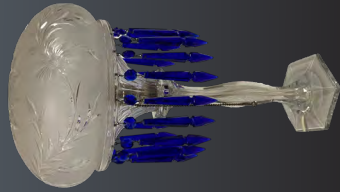

Apple Tree Auction Center
740-344-4282 • WWW.APPLETREEAUCTION.COM