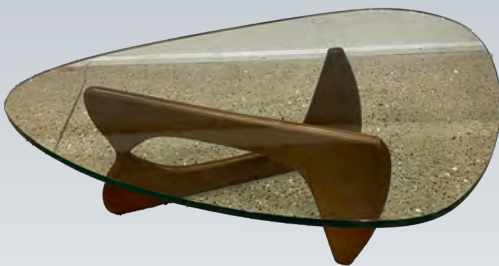

UPSCALE, DESIGNER, & CONTEMPORARY FURNISHINGS

Brands include Global Views, Maitland Smith, John Vesey, Lexington, Henredon, Bradington Young, Minton Spidell, King Hickory, Whitmore- Sherrill, Hancock & Moore. There is also a fantastic German made playset by Haba.

Preview:
Tuesday, June 14th
1:00 - 5:00 PM