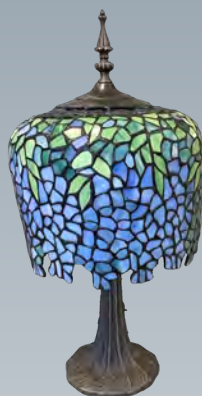

THURSDAY, JUNE 16TH & FRIDAY, JUNE 17TH