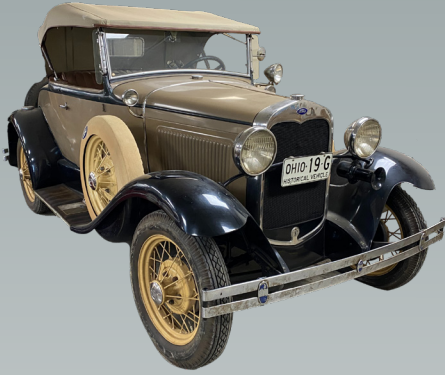

APPLE TREE MOTOR SALES & APPLE TREE AUCTION CENTER PRESENTS
SPRING 2022 AUTO AUCTION

Saturday, May 14th, 9:00 AM

Great selection of nearly a century of autos, ATV, motorcycles, motor scooter, motor bikes, bicycles, antique gas pump, and antique car parts. Cars range from 1925-2016.

Autos & Trucks

- 1925 Ford Model T 2 door sedan
- 1926 Ford Model T Roadster
- 1927 Ford Model T Roadster pickup
- 1927 Chevrolet 2 door sedan
- 1929 Ford Model A Roadster
- 1930 Chevrolet race car
- 1931 Ford Model A Roadster
- 2004 Ford Ranger Super 4 wheel drive
52,000 miles
- 2004 Chevrolet Impala, rusty and needs
lots of TLC
- 2006 Lincoln Mark LT 4 door pickup
77,000 miles
- 2007 Subaru Outback, 33,000 miles,
body damage to right side
- 2008 Toyota Prius hybrid 75,000 miles
- 2008 Buick Lucerne
- 2010 Toyota Camry 133,000 miles
- 2015 Buick Verano, 40,000 miles, one
owner-like new
- 2016 Chevrolet Trax LT AWD, 58,000
miles, body damage to right front

Collection of over 20 bicycles from early wood rim girl's bike to 1960's (All need restored), Early glass cylinder gas pump with Mobil Top, early oil pump, Model A parts, 1920's wood wheels, 1920's hub caps, and automotive advertising. Other cars or items maybe added. All sell to highest bidder.