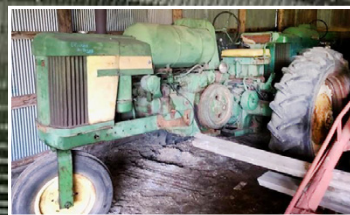

**ABSOLUTE,
NO MINIMUMS,
NO RESERVES**

AUCTION

Begins: Mon., Aug. 31 2020 10 a.m. Ends: Tues., Sept. 15 2020 6 p.m.

Location: 1952 635 St., Belview, MN 56214

Approx. 50+ JD 2 Cyl. Tractors, JD 4240 Tractor,
JD 7200 8R30" Planter, Augers, Approx 25 1-5 Btm Plows;
JD, Case, Ford, Oliver,
(2) 1957 Chevy Bel Air, 4 Dr (1) with 24K miles,
30+ Cast Iron Seats,
JD 6600 Combine, 3 Grain Trucks and Much More!!
Inspection welcomed from 9-4 during the auction days.