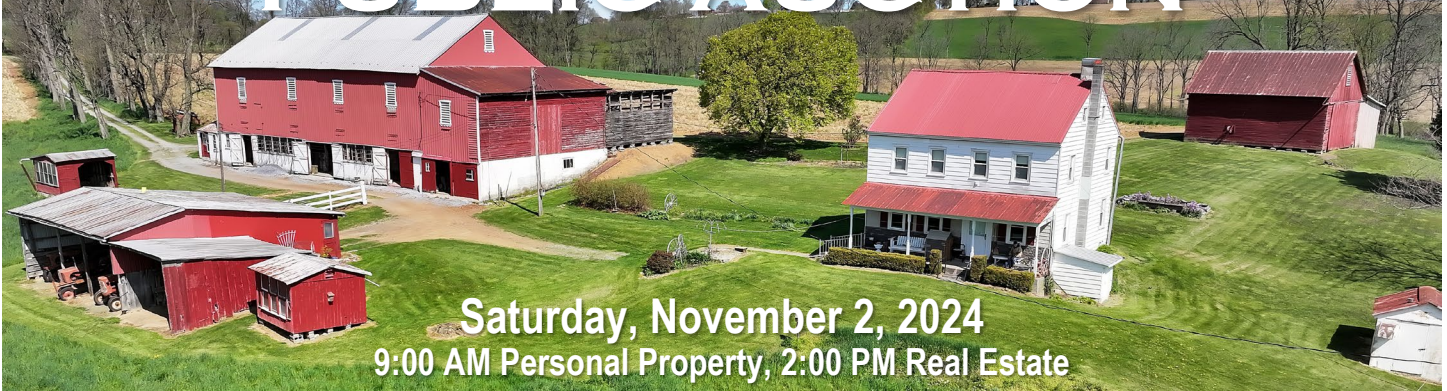

88 +/- ACRE BERKS CO FARM W/ 3 BR 1½ BA HOUSE, LG BANK BARN & OUTBUILDINGS
 (4) Allis Chalmers Tractors-Farm Machinery-Guns-Coins-Antiques- HH Goods

PUBLIC AUCTION

Saturday, November 2, 2024
 9:00 AM Personal Property, 2:00 PM Real Estate

875 School Rd.; Womelsdorf, PA 19567

Directions: From US-422 between Millardsville & Stouchsburg, Head North on Smaltz Rd 1.4 Mi, Right onto School Rd to Property on Left.

88 +/- Acre Berks County Crop Farm w/ Large Bank Barn and Other Farm Related Structures. Traditional 3 Bed, 1½ Bath 1740 SF Farmhouse That Has Been Tastefully Updated While Preserving its Historical Character. Property Shown by Appointment. For appointment, call Joel at 717-383-5606. Marion Township, Conrad Weiser Area School District. Farm is in Clean & Green. Farm is not Preserved.

Taxes: Spring: \$1,159 & Fall: \$2,843.

NOTE: This gently sloped, mostly tillable Myerstown/Womelsdorf area farm has been well maintained. The buildings are centrally located giving it a private setting with road frontage on School and Host Rd. Sellers have owned this farm for approximately 60 years and the time has come to sell--be prepared to buy!