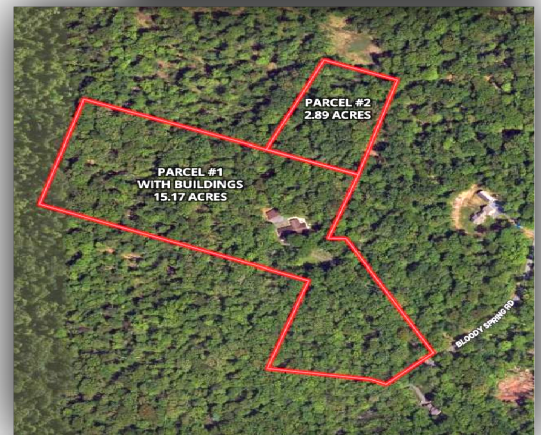

LH
AUCTIONS
PA-AY002453

(717) 383-5606
Joel Heisey
Les
LONGENECKER
(484) 256-1323

We're SOLD on serving you!

NAA
WWW.HEISEYAUCTIONS.COM

Sale For: Carl Guinther Estate, Kenneth Guinther Executor
Allen Shollenberger Attorney