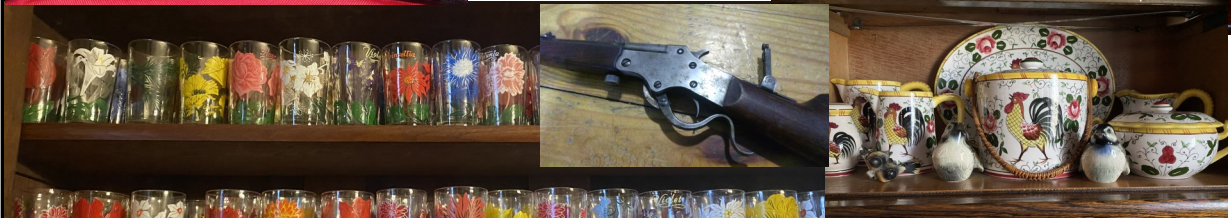

**FURNITURE ~ ANTIQUES ~ COLLECTABLES:** Large 16 Pane Cherry Corner Cabinet; Walnut Break Down Bookcase; 6 Painted Half Spinnal Plank Bottom Chairs; Rocker; 2 Lg. Painted & Stenciled Rockers; Grain Bin W/ Storage; Wood Flax Cutter; Pedestal Table; Metal Shelving; 20 Drawer Filing Cabinet; Modern Trestle table; Mod. Hanging Corner Cabinet; 100 Plus Pcs Of Wattware; Pottery Jardinières; J.H. Dibble (Lewistown) Stone-ware Crock; Over 160 Peanut Butter Glasses; 25 Pcs. Roseville Pottery; Excellent Agateware; Metal Craft "Spirit Of St. Louis" & Zepplin Metal Plane Model Construction Kits; Ginger Bread Mantle Clocks; Very Large Collection Of 33 1/3 RPM Records (Thousands!); Unusual Butter Churns; Victorian Metal Lighting; Pepsi Adv. Sign; Pepsi Metal Carriers (2); Griswold #10, #5, #3 Frying Pans, #8 Dutch Oven, # 8 Waffle Iron & Base & Other rMisc. Griswold & Other Cast Iron Cooking Items; Lionel Engines #1120 & #628; Lionel Side Cars; Lionel 1955 Chevy 3100 Pickup; "Fountain Of Youth" Motion Lamp; Early Glass Bottles; Artillery Ammo Box; Many Peach Baskets; Excellent Glassware; Grain Cradle; Anthony's & Other Local Milk Bottles; Tin Pepsi Toy Truck ; Silver Mountain Tin Train; Bucking Bronco Wind Up Tin Toy; Large Amount Of Fiesta ware; Many Advertising Tins; Wooden ADVERTISING Crates; 2 John Deere Straw Hats; Country Band Photos & Advertising; "Welcome Back Kotter" Record Case; Mustang Peddle Car; Roseville Donatello Jardinare & Pedestals (2); Wooden Duck & Goose Decoy Collection; Many Advertising Tins; Note This Property Was Built For Peter Derr's Daughter And Was In The Family Until Tom Bought It From Them With The Contents. Many Derr Family Photos Including Cabinet Card Of Peter Derr, Tin Types & Marked Photos From The Family & Other Prominent Local Citizens & Local Emporia; Sev. Other Interesting Items From The Derr Family.