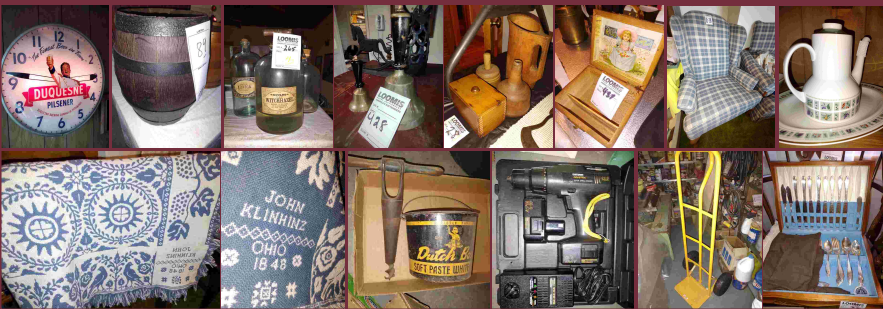

Click & Bid
LOOMIS AUCTIONS

Go to LOOMISAUCTIONS.COM & click on **ONLINE BIDDING** & search for **MILDRED HEILE DISPERSAL AUCTION!**

Click & Bid
LOOMIS AUCTIONS

Online Auction
LOOMIS
GROUP AUCTIONEERS

25 Executive Ct., P.O. Box 298
West Middlesex, PA 16159

Call Trish, Justin or Rod today, to see if your property, business, farm, land or equipment is a candidate for internet or standard auction. We have more business experience and qualified buyers globally and in the region, than any other auction company.

Client Services: (724) 528-2550 Ext. 212
or: (724) 528-2550 Ext. 214

* Buyers of all categories of inventory! loomisgroupco@gmail.com

4.5% Processing fee added to all credit card transactions