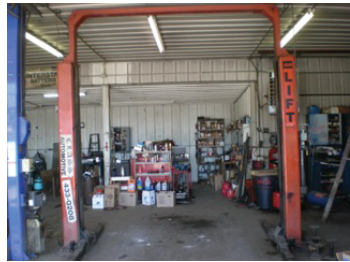

See Photos @ www.bradleyauctionsinc.com

3 - Automotive Lifts (To Sell at Approx. Noon)

9,000lb. 2 Post Automotive Lift
ALM Model 70001, 7,000lb. 2 Post Lift
"Chassis Liner" Mid-Lift Hoist, 5ft. Long, 45in. Rise, (110 Volt)

Automotive Shop Equipment (To Sell at Approx. Noon)

Robinair "Cooltech 34288" 134A Refrigerant Recovery/Recycle/Recharge Machine
Ammco Brake Lathe
Matco "Maximus 20" Automotive Scanner w/ Bore Scope Adapter & 2022 Updates
Snap-On "Counselor XL" Engine Analyzer
Hobart "Handler 140" Wire Feed Welder, On Cart, w/ Tank Oxy./Acetylene Outfit on Cart
Transmission Jack, 2 Stage, 1,000lb., Sunex #7793A
Porter Cable Upright Air Compressor, 7 H.P./60 Gal., (240 Volt)
Central Machine Hydraulic Shop Press, 20 Ton
Larin Folding Engine Hoist, 2 Ton
AMT Bench Top Drill Press
2- Hyd. Floor Jacks, 3 Ton
Shumacher 40/200 Amp. Rolling Battery Charger
2- A.C. Vacuum Pumps
4 Ton Hyd. Porta-Power
"Branick" MST-580A MacPherson Strut Spring Compressor, (Wall Mount)
Small Parts Washer
Pro-Tech Compound Miter Saw
Steel Work Bench, 6ft. Long x 34in. W
2- Tall/Rolling Tool Chests, (Steel Glide & Craftsman)
6in. Swivel Bench Vise
B&D Dual 6in. Grinder on Stand
Assorted Steel Automotive Parts Cabinets, Base Units & Wall Mount, (Raybestos, Neihoff & Others)
2- Rolling Steel Shop Carts
Steel Work Cart, (Over the Fender Tray)
16 Gal. Shop Vac
Portable Air Tank
2 Pair of Jack Stands
3- Tall/Rolling Oil Drains
Various Drain Pans
Older "On the Car" Wheel Balancer
Steel Shelving Unit
2- Automotive Creepers
Cord-A-Matic w/ Trouble Light
Exhaust Hoses
Chevy 350 Engine, (Not Sized)

Auctioneers' Note: This is a Nice Line of Equipment and Tools. Much More than is Listed! Paul and Sandy are going to Florida and want everything sold! Approx. a 3-1/2 Auction View Photos @ www.bradleyauctionsinc.com and Plan to Attend!!