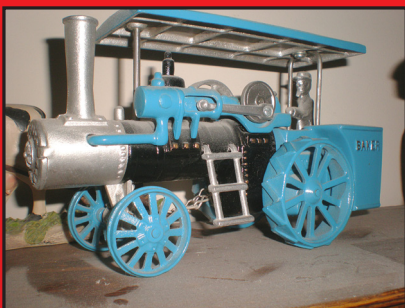

SATURDAY • JULY 23, 2022 at 10:00am

OLD GAS PUMP • To sell at Noon

TOKHEIM Model 39 Gas Pump
w/Globe (Shell), Good Cond.

ANTIQUES & COLLECTIBLE ITEMS

ANTIQUE FURNITURE: Oak Roll Top Desk, "S" Curve, 60"W; Oak Drop Front Secretary/Bookcase; Sewing Rocker; Old Swivel Desk Chair; Child's Bentwood Chair; Youth Chair; 2-Old School Desks;

AUCTIONEERS' NOTE: This will be a nice auction with several hayracks full of small antique/collectible items. Maurice was a plumber in the Fairbury area for many years, (many commercial grade power tools).