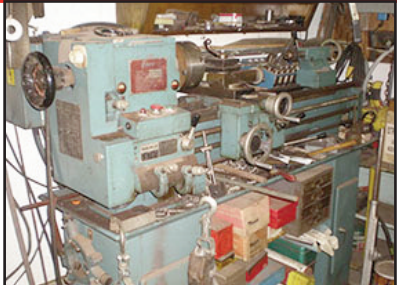

Sunday, July 10th, 2022 at 10:00 A.M.

See Photos @ www.bradleyauctionsinc.com

Shop Equipment & Tools

Enco Precision Bench Lathe, Model 110-2031, 6" Dia. Swing/3ft. Bed
Century 160 Mig. Wire Feed Welder on Cart
Hotsy Model 550 Hot Pressure Washer, 1,000 P.S.I.
Miller "Bobcat 225G", CC/CV, AC/DC Welder w/ 8,000 Watt Generator
Miller "Thunderbolt", AC Welder, 225 Amp., Lencospot Spot Welder
Oxy./Acetylene Outfit Complete on Cart
Automotive Car Hoist
"Skat Blast" Lg. Blasting Cabinet
"Skat Blast" Portable Sand Blaster
Welding Table w/ 5" Vise, Rolling
Craftsman 12" Band Saw (Tilt Head)
Makita Cut-off Saw
Bench-Top Pipe Bender
Milwaukee Dual Wheel Bench Grinder
Craftsman 10" Table Saw
Fleetwood Floor Model Drill Press
C. Hausfeld Commercial, Airless Paint Sprayer
Kwik-Way Valve Grinder & Rolling Cabinet
Sioux Valve Seat Grinder
Sunnen Precision Wet Honing Machine on Stand
4" Belt/6" Disc Sander
Craftsman Bench-Top Drill Press
Dake Arbor Press, 1-1/2 Bi.
2 Ton & 2-1/2 Ton Hyd. Floor Jacks
2- Walker Air Bumper Jacks
Transmission Jack
Hydro-Flow Parts Washer
Marquette Rolling Battery Charger
Harbil Paint Shaker, (2 Can)
2- Dbl. Wheel Buffers on Stands
4- Niehoff Auto. Parts Steel Wall Cabinets
Hunter "On the Car" Wheel Balancer
Steel Shop Cart
Air Greaser
Several Steel Fastner Cabinets w/ Contents
Heavy Duty Jack Stands
Pallet Racking
Lg. Hyd. Bottle Jacks
Drill Doctor
Various Handheld Air & Power Tools
Lg. Assortment of Chain Binders
Assorted Lg. "C" Clamps
Assorted Long Handled Tools