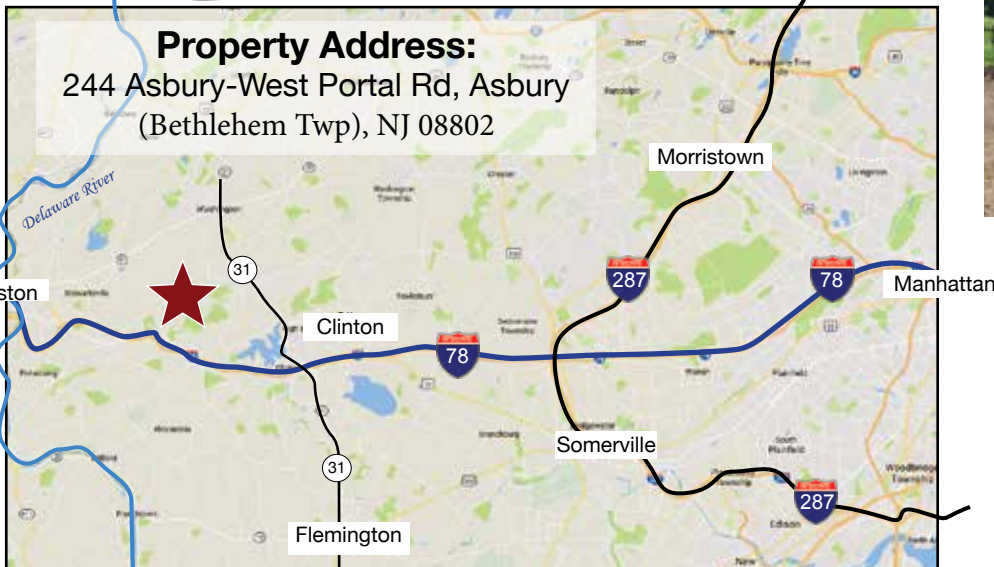

888-299-1438
MAXSPANN.COM

OVER 50 YEARS OF TRUSTED SERVICE
SERVING THE NATION

OFFICES: NEW YORK - NEW JERSEY - FLORIDA