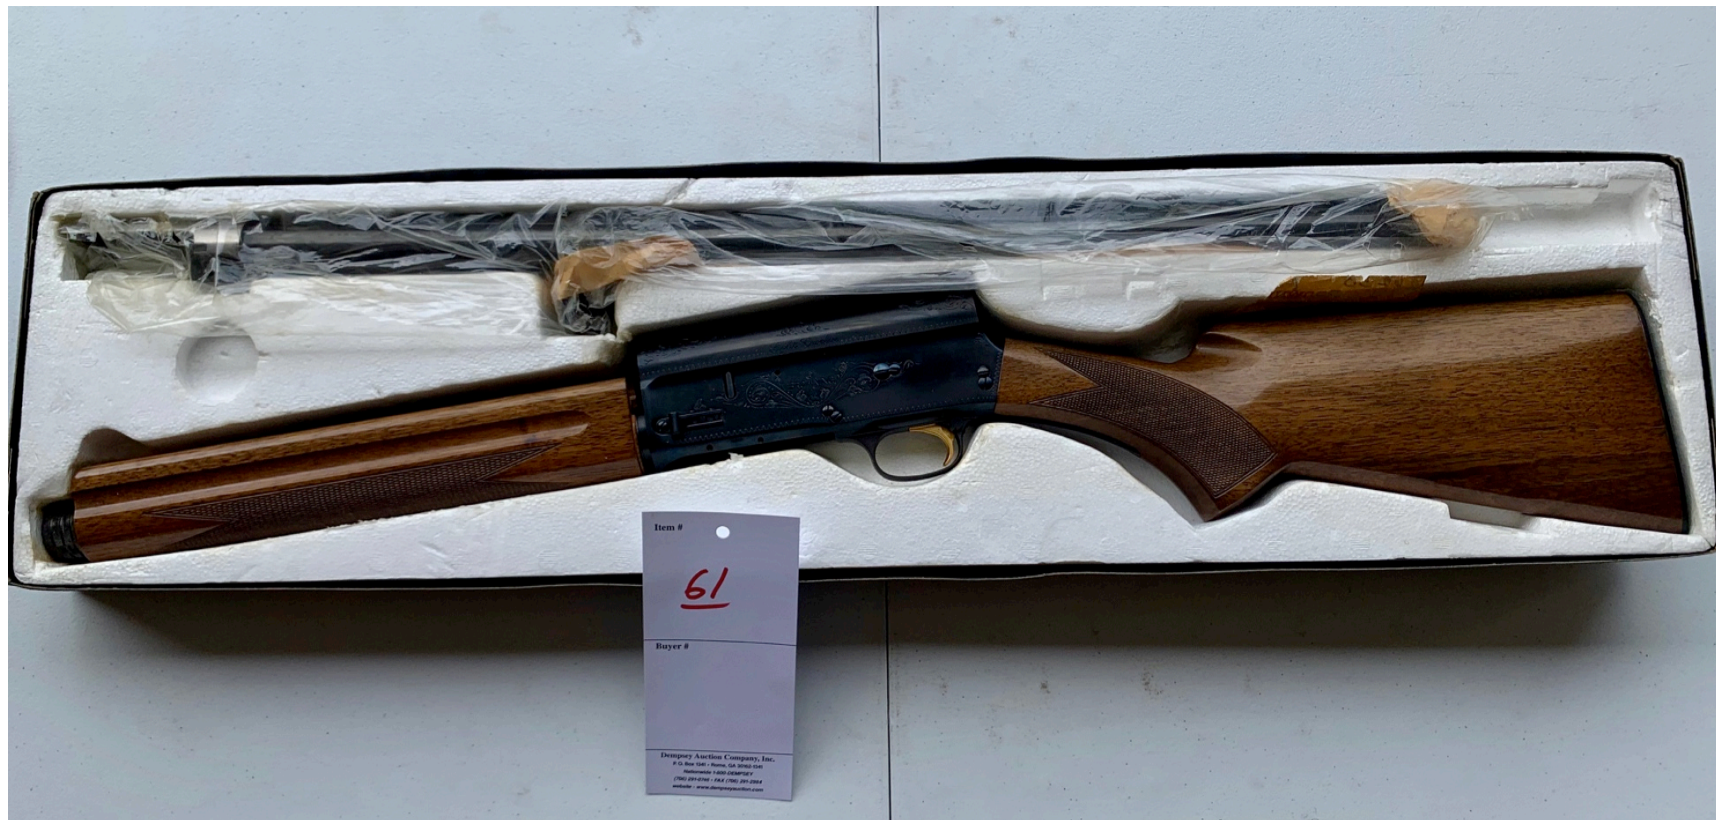

Stevens single shot 12 Gauge

60

Remington 1100 12 Gauge Mag
SN M418454M

61

Browning Light 12 Gauge Belgium
SN 72G98316 NIB

62

Star Bangled Banner Bowie Knife Made by Case w/ music box

63