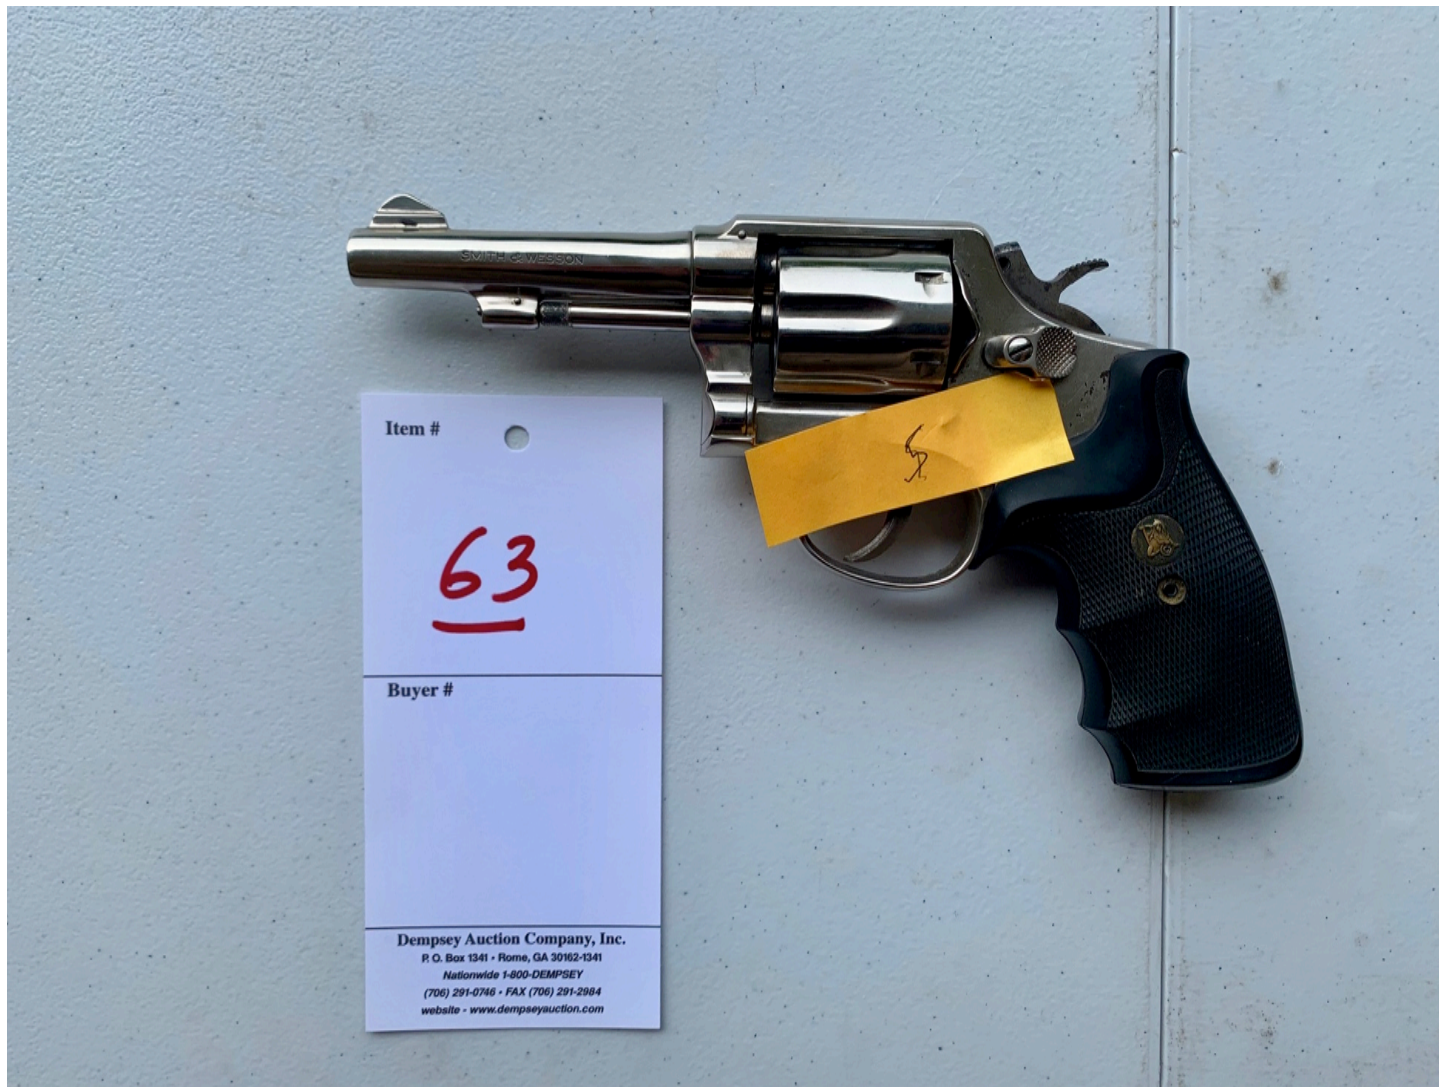

Stevens single shot 12 Gauge

60

Remington 1100 12 Gauge Mag
SN M418454M

61

Browning Light 12 Gauge Belgium
SN 72G98316 NIB

62

Star Bangled Banner Bowie Knife Made by Case w/ music box

63