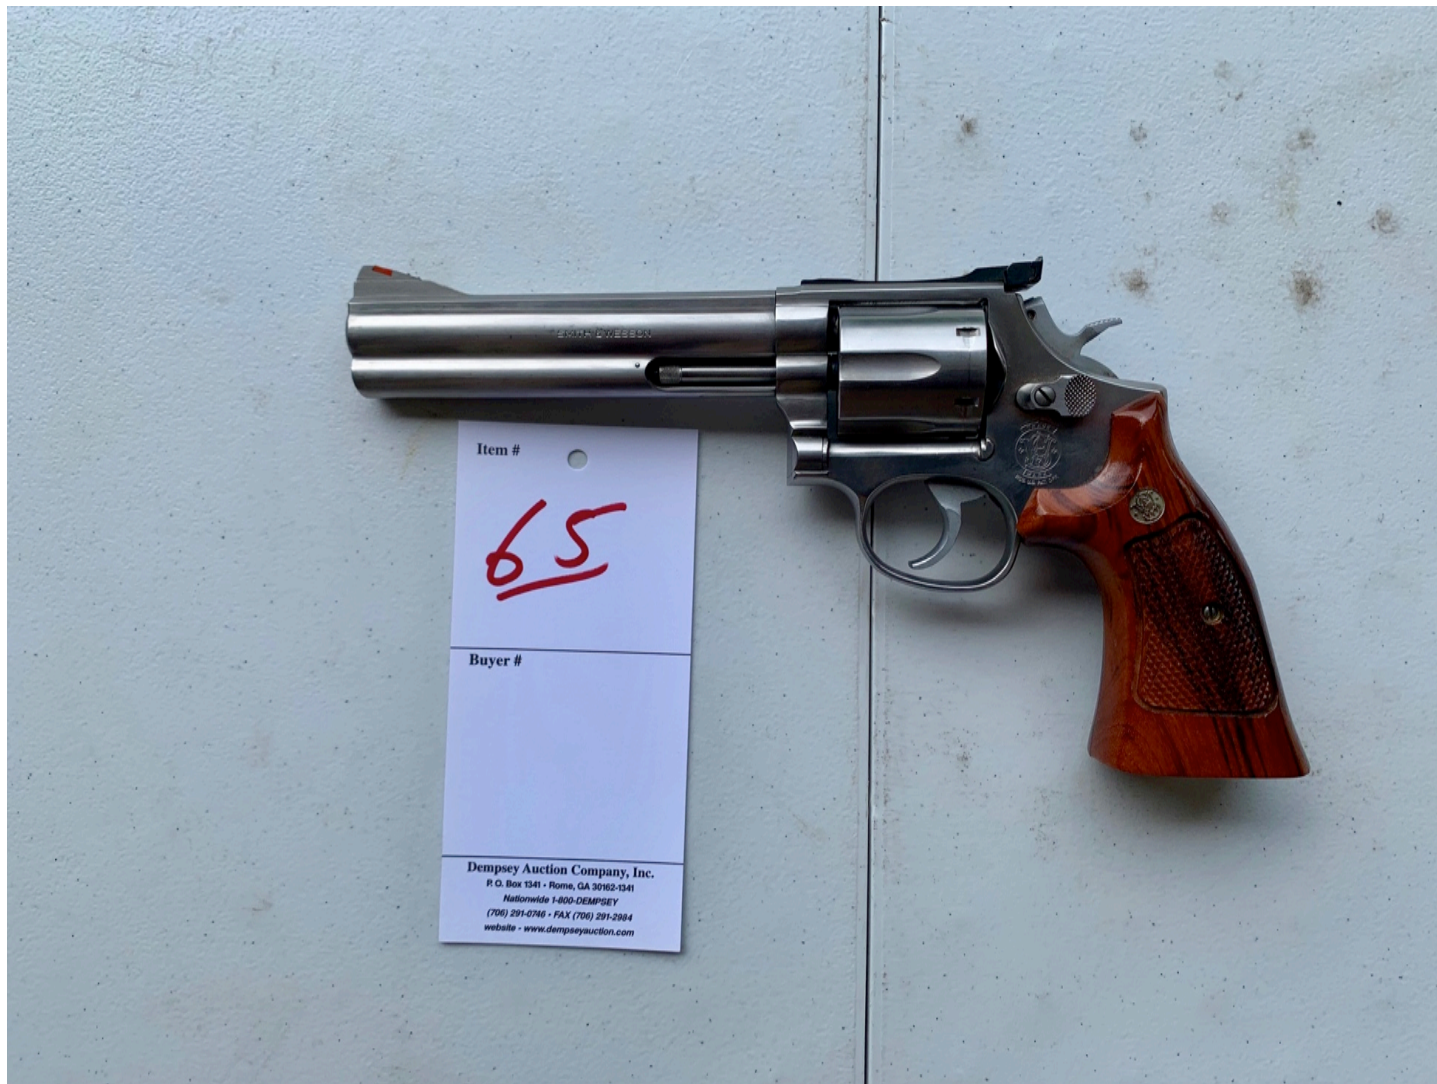

Colt Detective special .38 special Ni Plt.
SN M29367