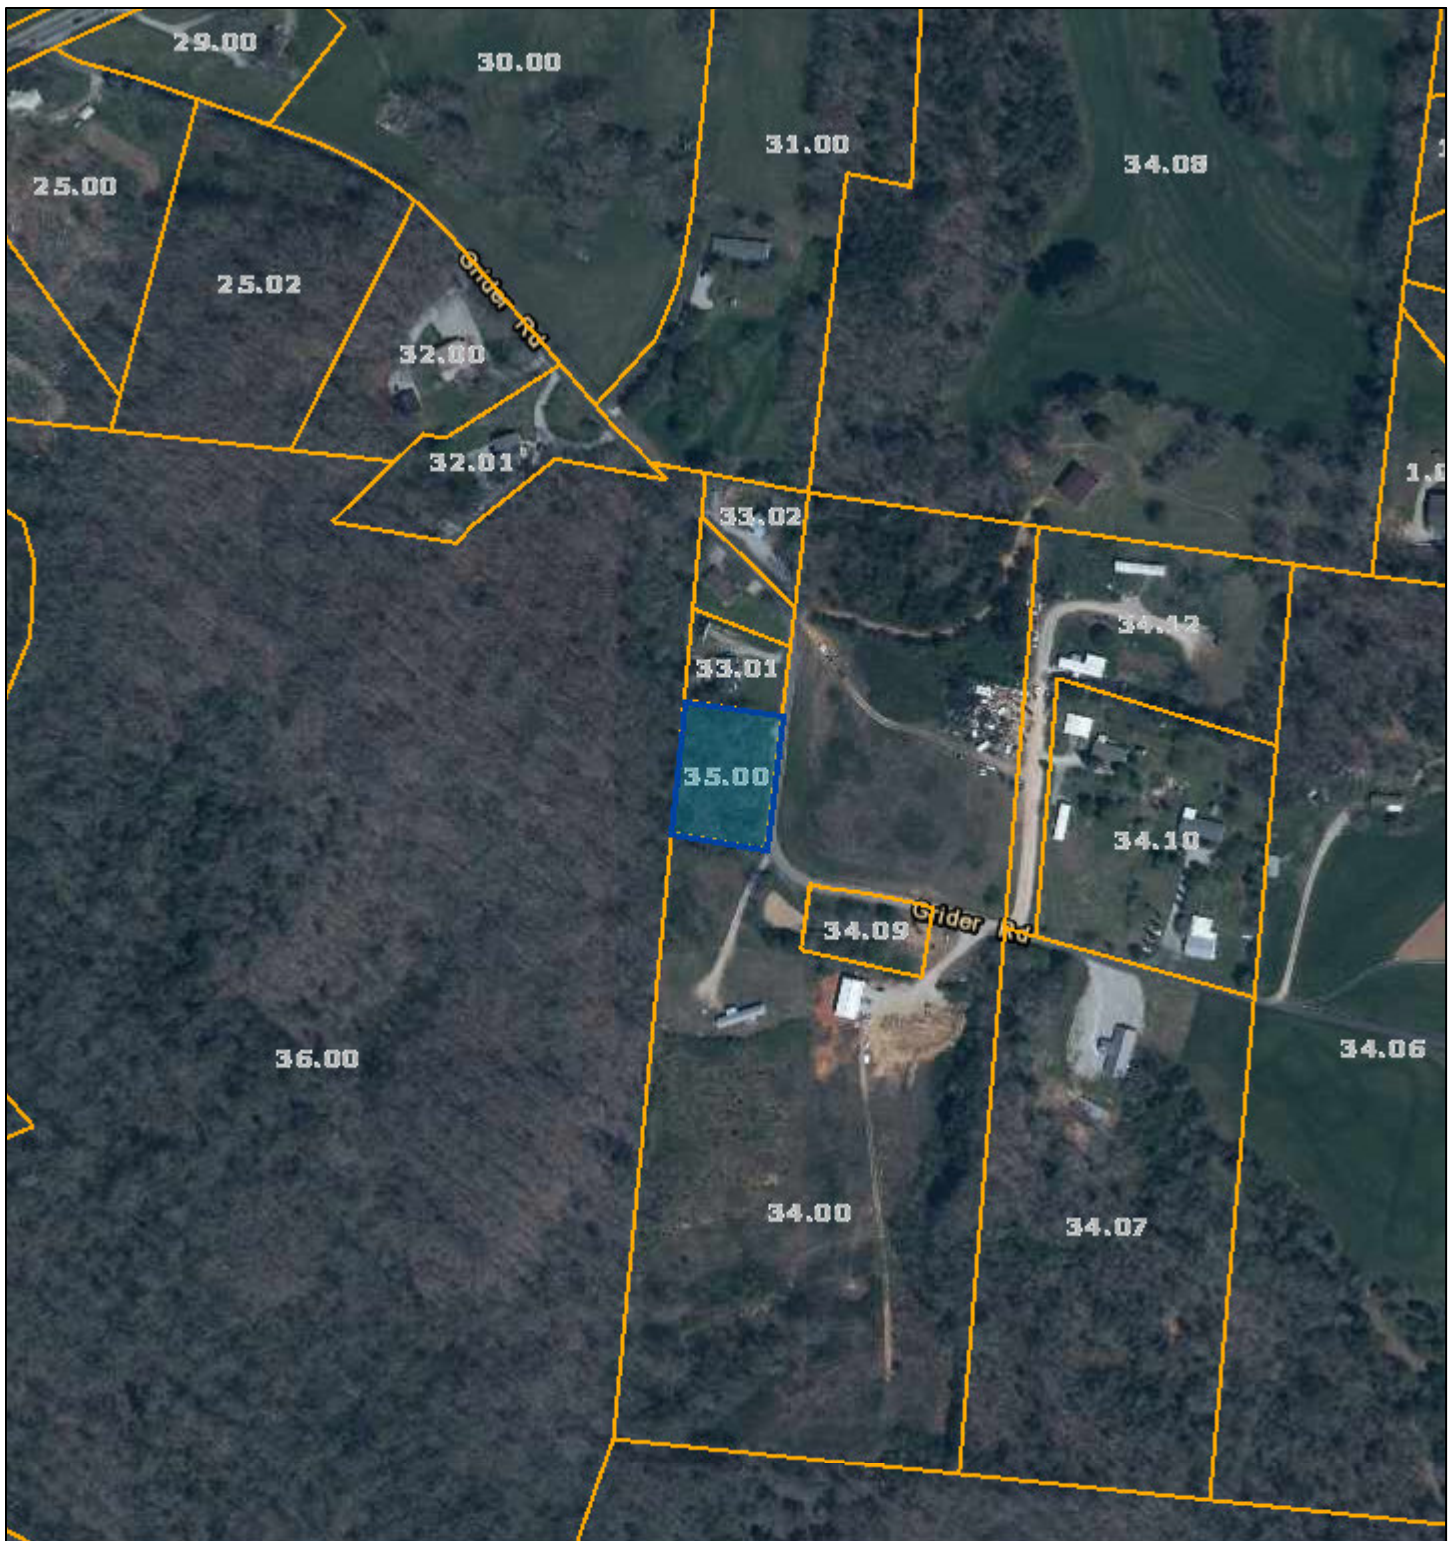

Putnam County - Parcel: 084 035.00

Date: May 14, 2020  
County: Putnam  
Owner: COPELAND MITCH WAYLON  
Address: GRIDER RD  
Parcel Number: 084 035.00  
Deeded Acreage: 0.76  
Calculated Acreage: 0  
Date of Imagery: 2018

Esri, HERE, Garmin, (c) OpenStreetMap contributors  
TN Comptroller - OLG  
TDOT  
State of Tennessee, Comptroller of the Treasury, Office of Local Government  
(OLG)

The property lines are compiled from information maintained by your local county Assessor's office but are not conclusive evidence of property ownership in any court of law.