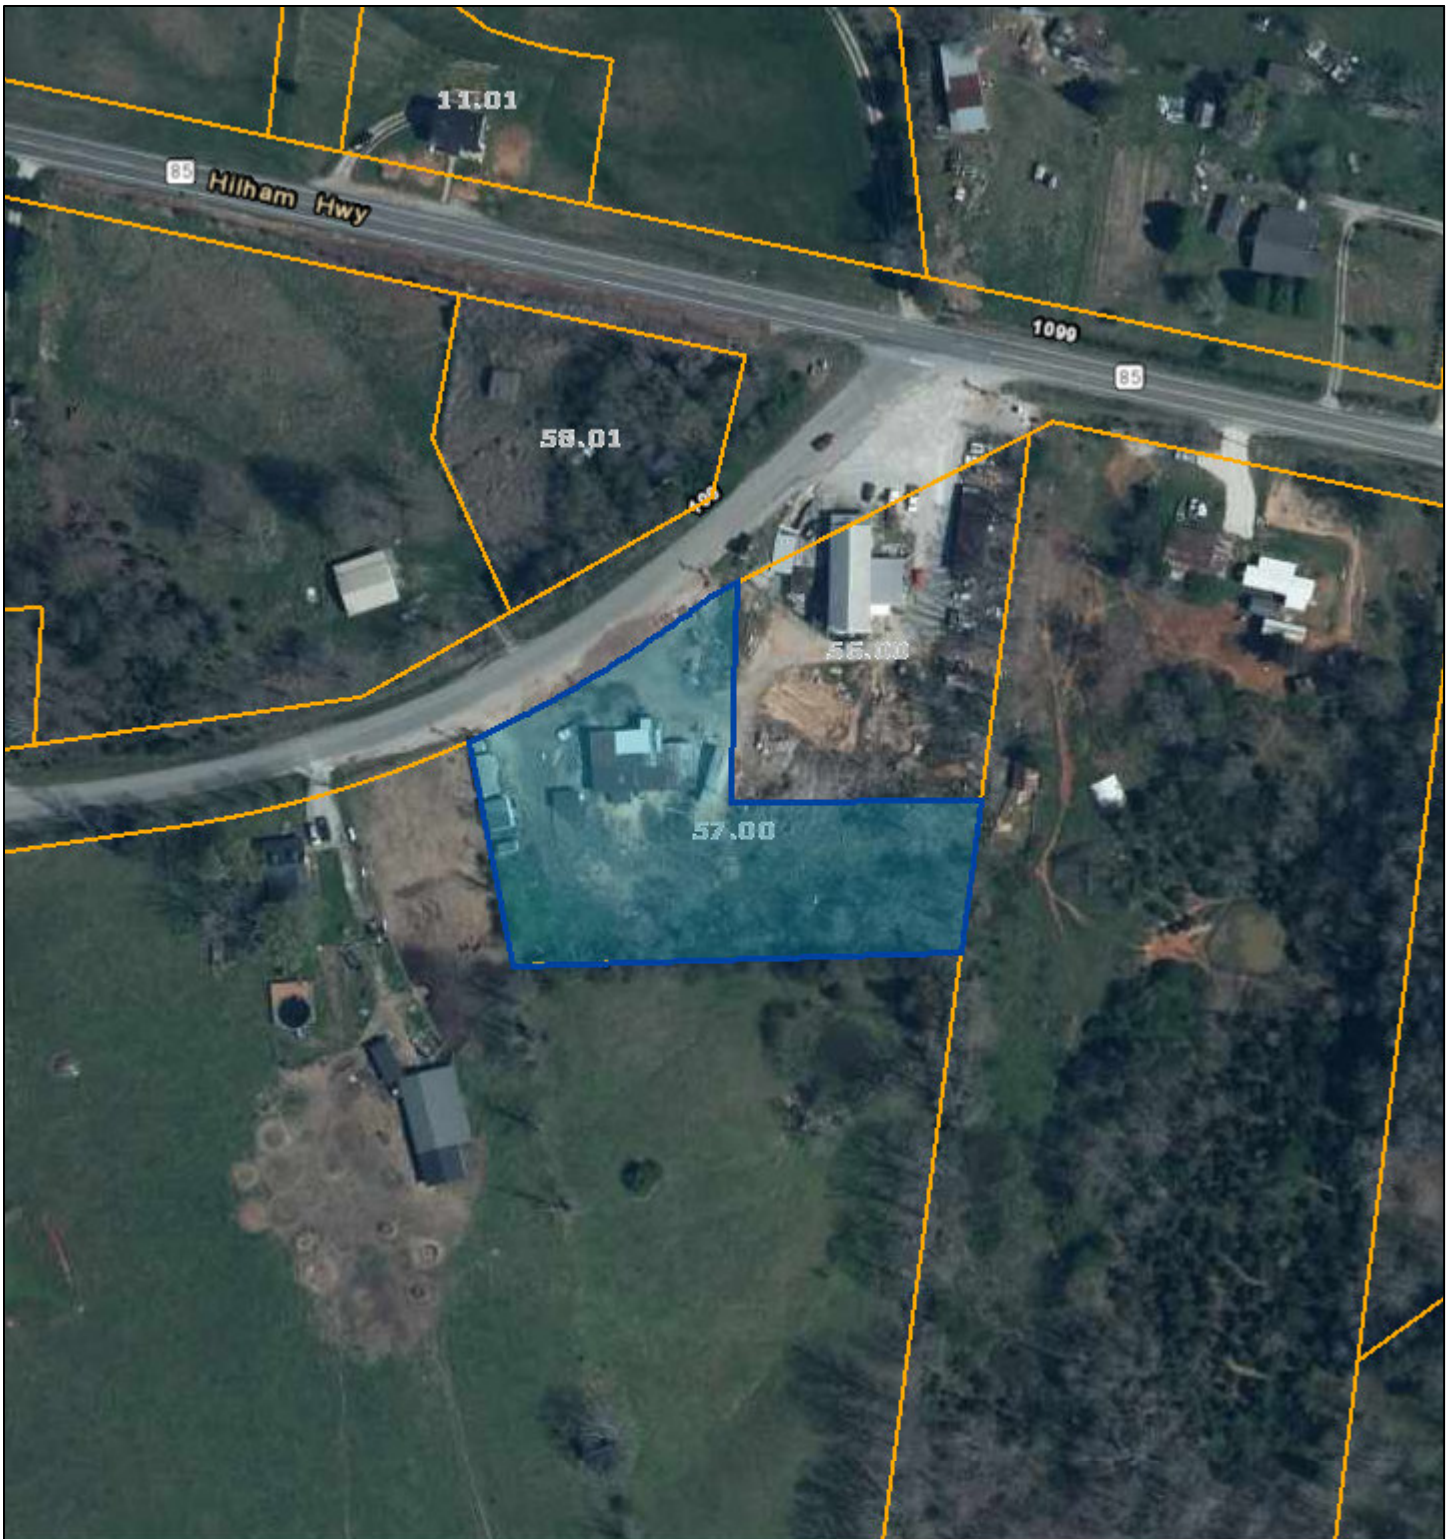

Overton County - Parcel: 053 057.00

Date: April 13, 2020  
County: Overton  
Owner: EDWARDS DANNY ETUX  
Address: HILHAM HWY  
Parcel Number: 053 057.00  
Deeded Acreage: 0  
Calculated Acreage: 1.5  
Date of Imagery: 2018

Esri, HERE, Garmin, (c) OpenStreetMap contributors  
TN Comptroller - OLG  
TDOT  
State of Tennessee, Comptroller of the Treasury, Office of Local Government  
(OLG)

The property lines are compiled from information maintained by your local county Assessor's office but are not conclusive evidence of property ownership in any court of law.