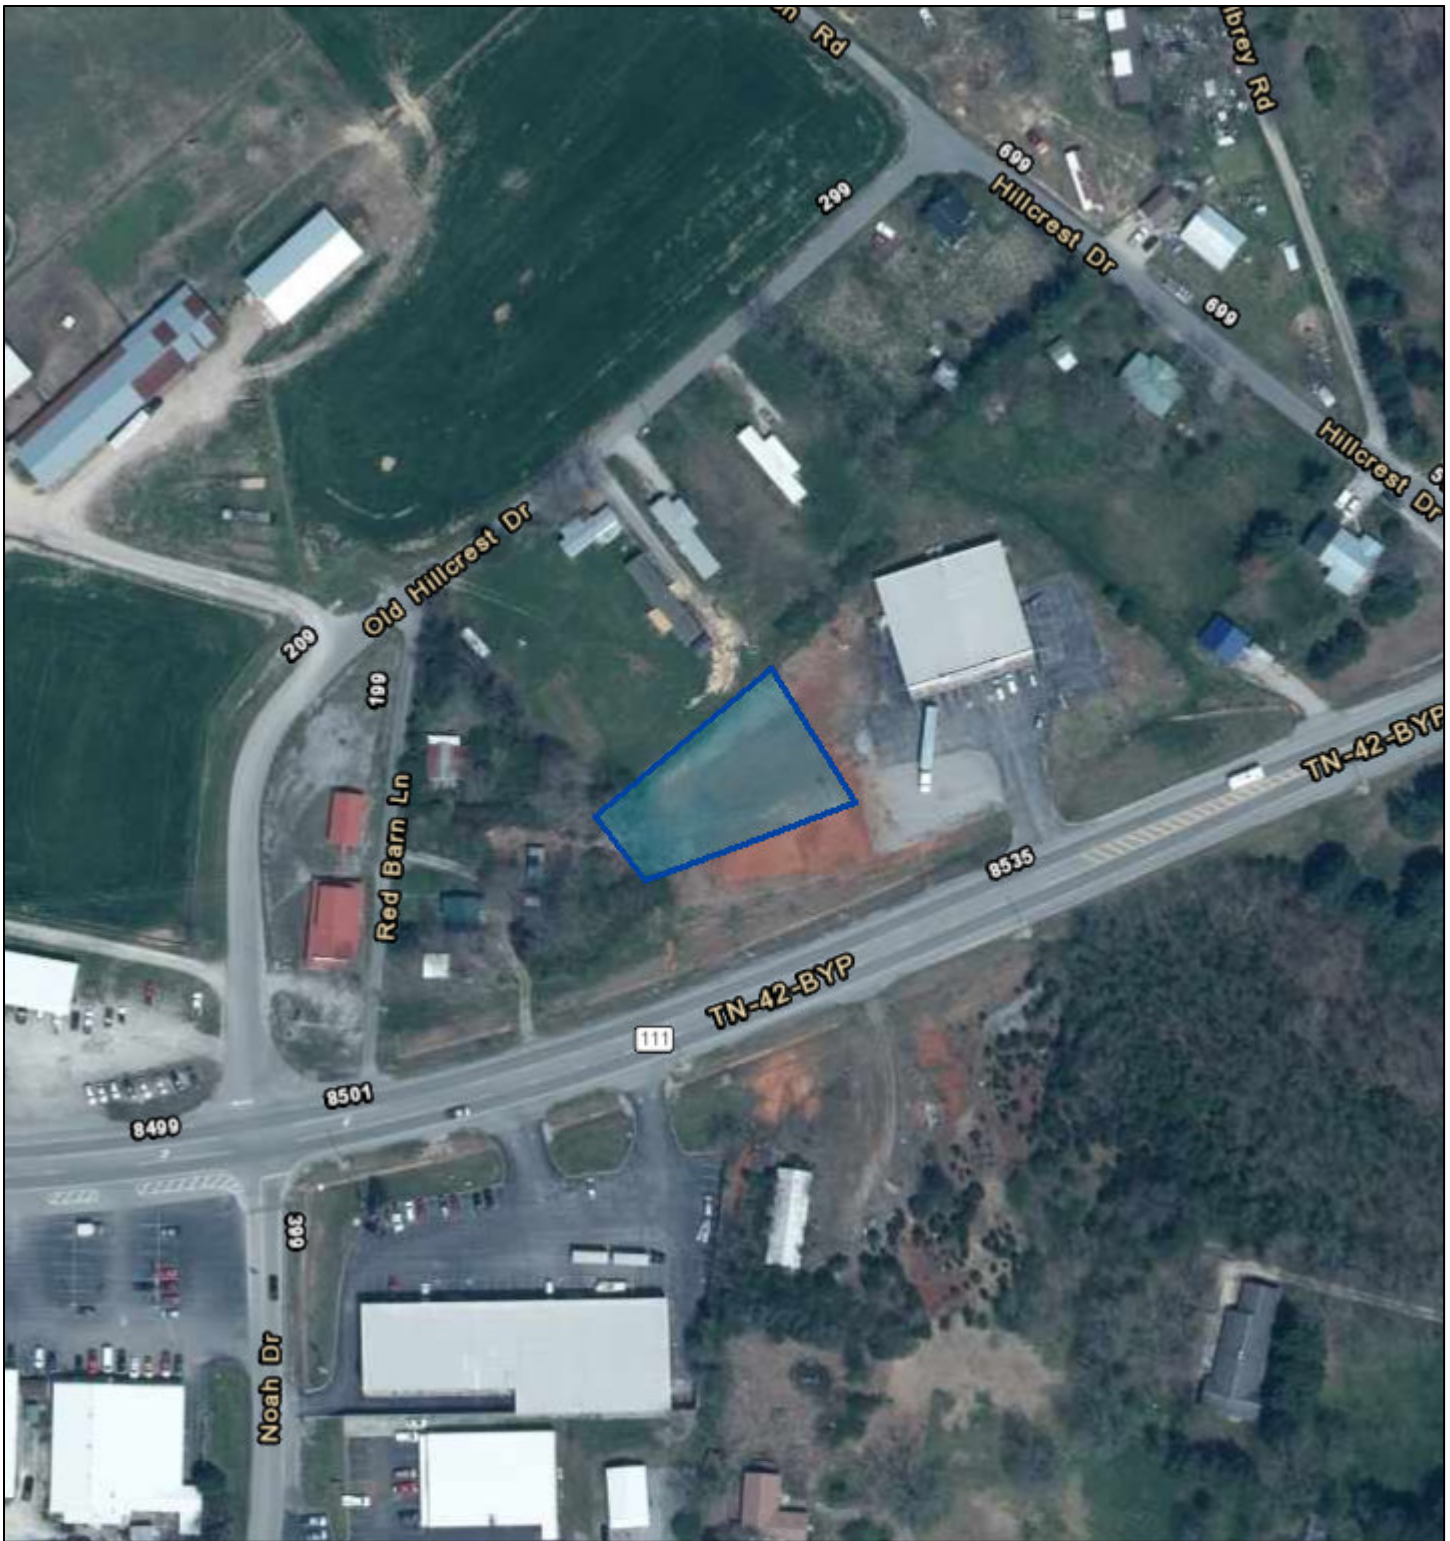

# Pickett County - Parcel: 023L A 010.01

Date: September 16, 2019  
County: Pickett  
Owner: BYRDSTOWN INVESTMENTS  
Address: HWY 111 8529  
Parcel Number: 023L A 010.01  
Deeded Acreage: 0  
Calculated Acreage: 0.3  
Date of Imagery: 2018

Esri, HERE, Garmin, (c) OpenStreetMap contributors  
TN Comptroller - OLG  
TDOT

The property lines are compiled from information maintained by your local county Assessor's office but are not conclusive evidence of property ownership in any court of law.