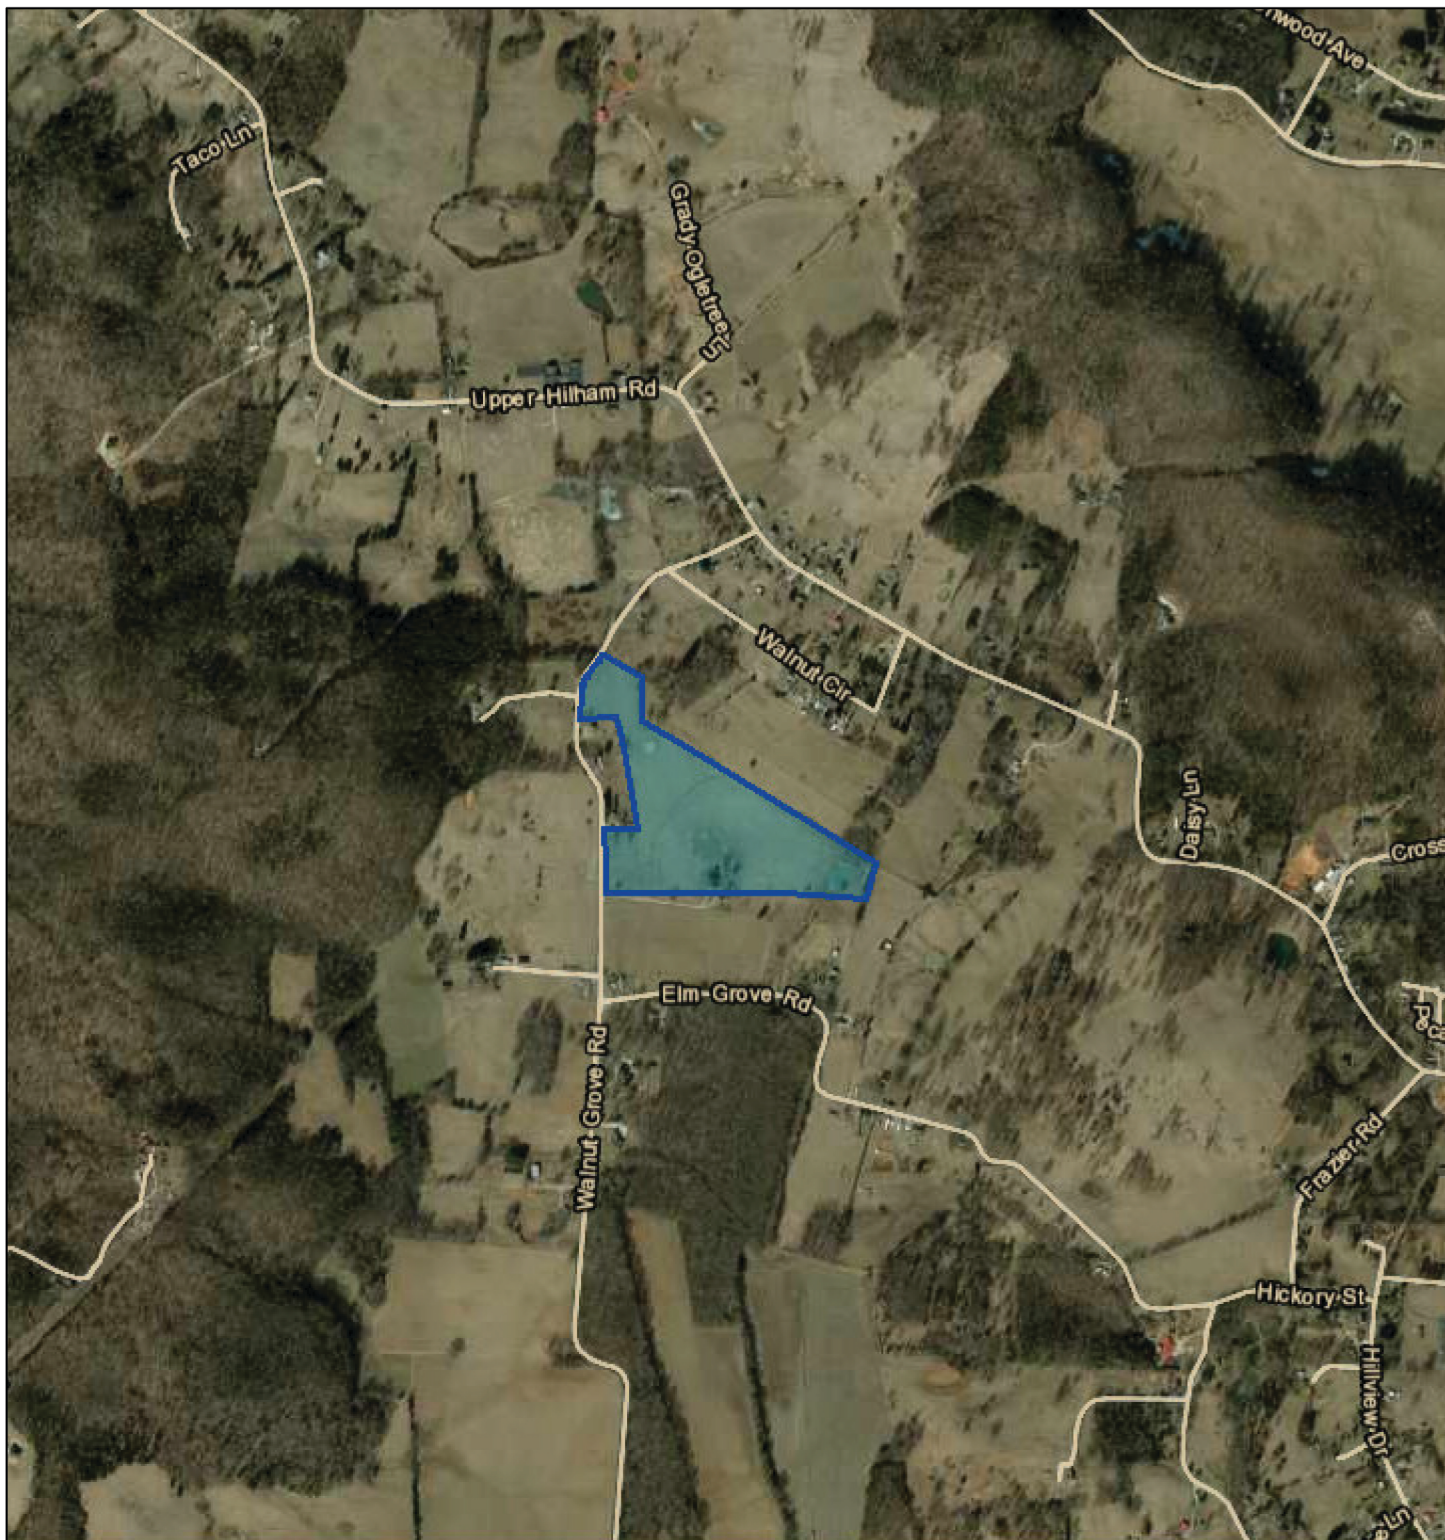

Overton County - Parcel: 044 047.00

Date: August 26, 2019
County: Overton
Owner: CANTRELL PEARL - LE
Address: WALNUT GROVE RD 326
Parcel Number: 044 047.00
Deeded Acreage: 0
Calculated Acreage: 0
Date of Imagery: 2014

Esri, HERE, Garmin, (c) OpenStreetMap contributors
TN Comptroller - OLG
TDOT

The property lines are compiled from information maintained by your local county Assessor's office but are not conclusive evidence of property ownership in any court of law.