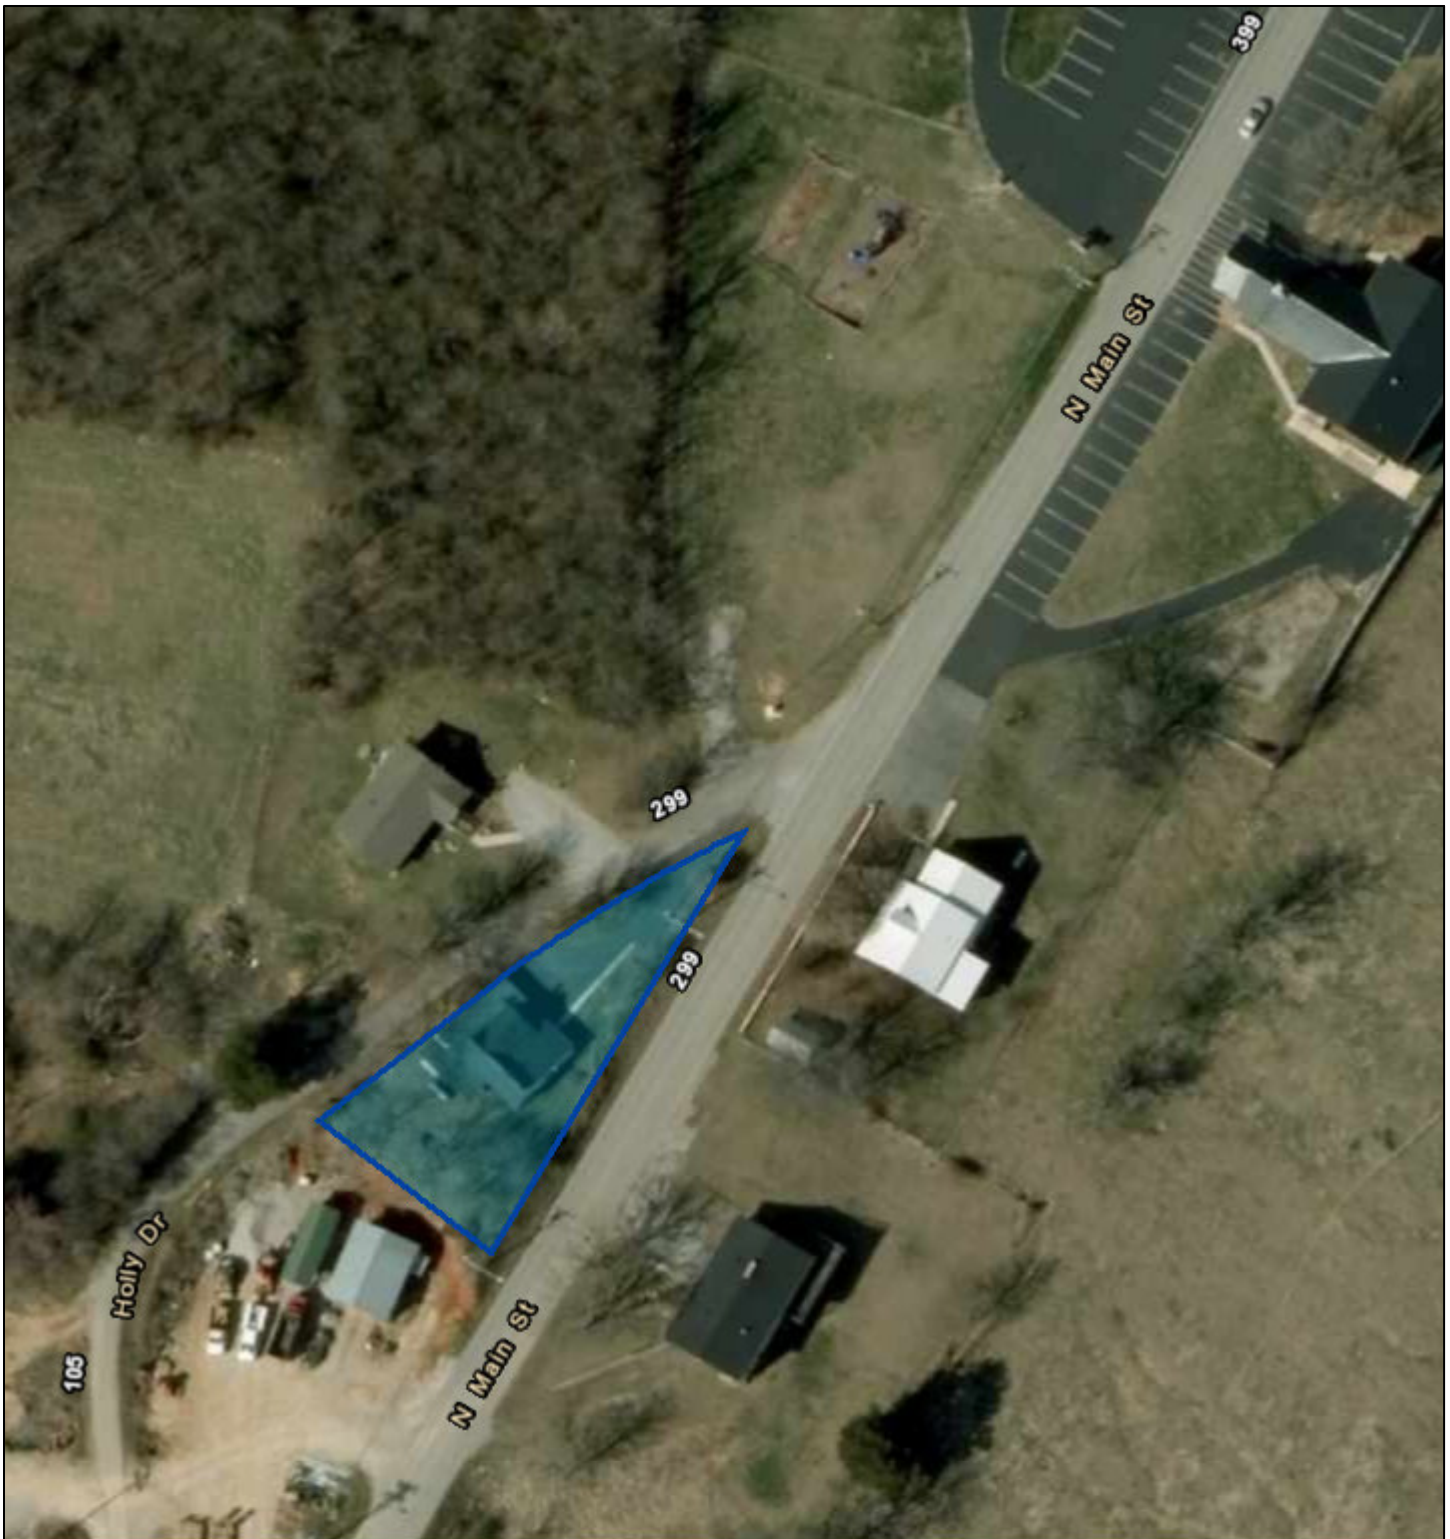

Pickett County - Parcel: 024I D 016.00

Date: June 17, 2019
County: Pickett
Owner: MOODY SHIRLEY ETAL
Address: HOLLY DR 120
Parcel Number: 024I D 016.00
Deeded Acreage: 0
Calculated Acreage: 0
Date of Imagery: 2014