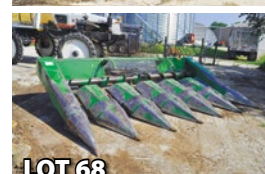

**Glenn Miller - Plain City, Ohio 614-206-0948** • **Lot 79:** 1994 Kenworth T600 semi truck • **Lot 80:** 1997 Kenworth T600 semi truck • **Lot 81:** CAT 416 Backhoe

**Derek Nicol - Marysville, Ohio 937-243-9669** • **Lot 82:** 2005 Chevy 2500 pickup, 4x4, ext cab long bed, gooseneck hitch, air helper springs, 6.0L V-8 gas, auto, 144,969 miles, VIN 1GCHK29U55E205449, sells with 8' Meyer snow plow blade, hyd lift, hyd angle • **Lot 83:** Paul 50 500 livestock scale, tow package

LOT 21

LOT 24

LOT 26

LOT 40

LOT 61

LOT 66

LOT 67

LOT 68

**Fred Eldred - Willard, Ohio 419-935-1541** • **Lot: 96** AM General 6x6 army truck, 855 Cummins, auto, flat bed w/2' sides

**Patrick Fritz - Willard, Ohio 567-224-8100** • **Lot: 97** 30' Krause soil finisher, front disc, rear 5 bar drag, knock on shovels, rear hitch • **Lot: 98** Buckeye Super D wheel trencher, 453 Detroit diesel, 6' digging depth, 8" boot, 6 wheel drive, laser system • **Lot: 99** 3 pt backfill auger • **Lot: 100** 12 row side dress applicator, 750 gal poly tank, 11 disc w/ injectors, pull type, John Blue ground drive pump, 11L-15 tires, manual fold • **Lot: 101** 8 ton GVM transp spread pull type spreader, belt over chain, never spread fertilizer, floatation tires, single axle, 2 spreaders, 60' spread, hyd spreader drive, ground drive web • **Lot: 102** Pair 18.4-16.1 bar tires • **Lot: 103** Pair 18.4-38 tires and double bevel rims • **Lot: 104** 26' John Deere implement trailer, needs boards