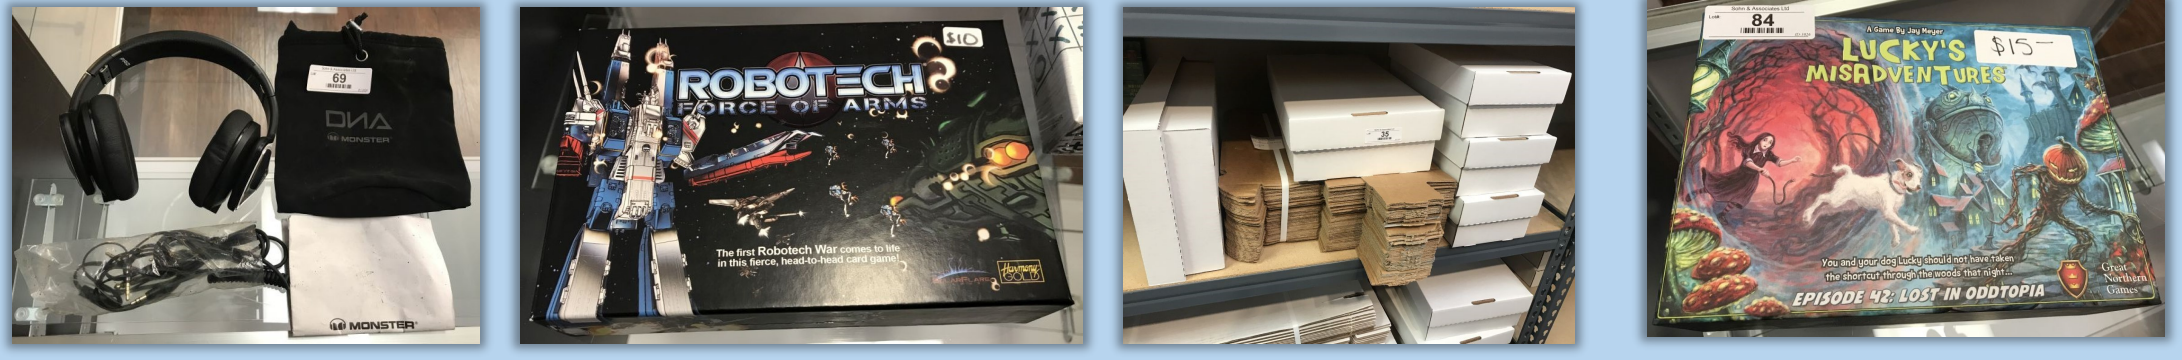

Auction Bidding Link:
www.SohnAndAssociates.HiBid.com