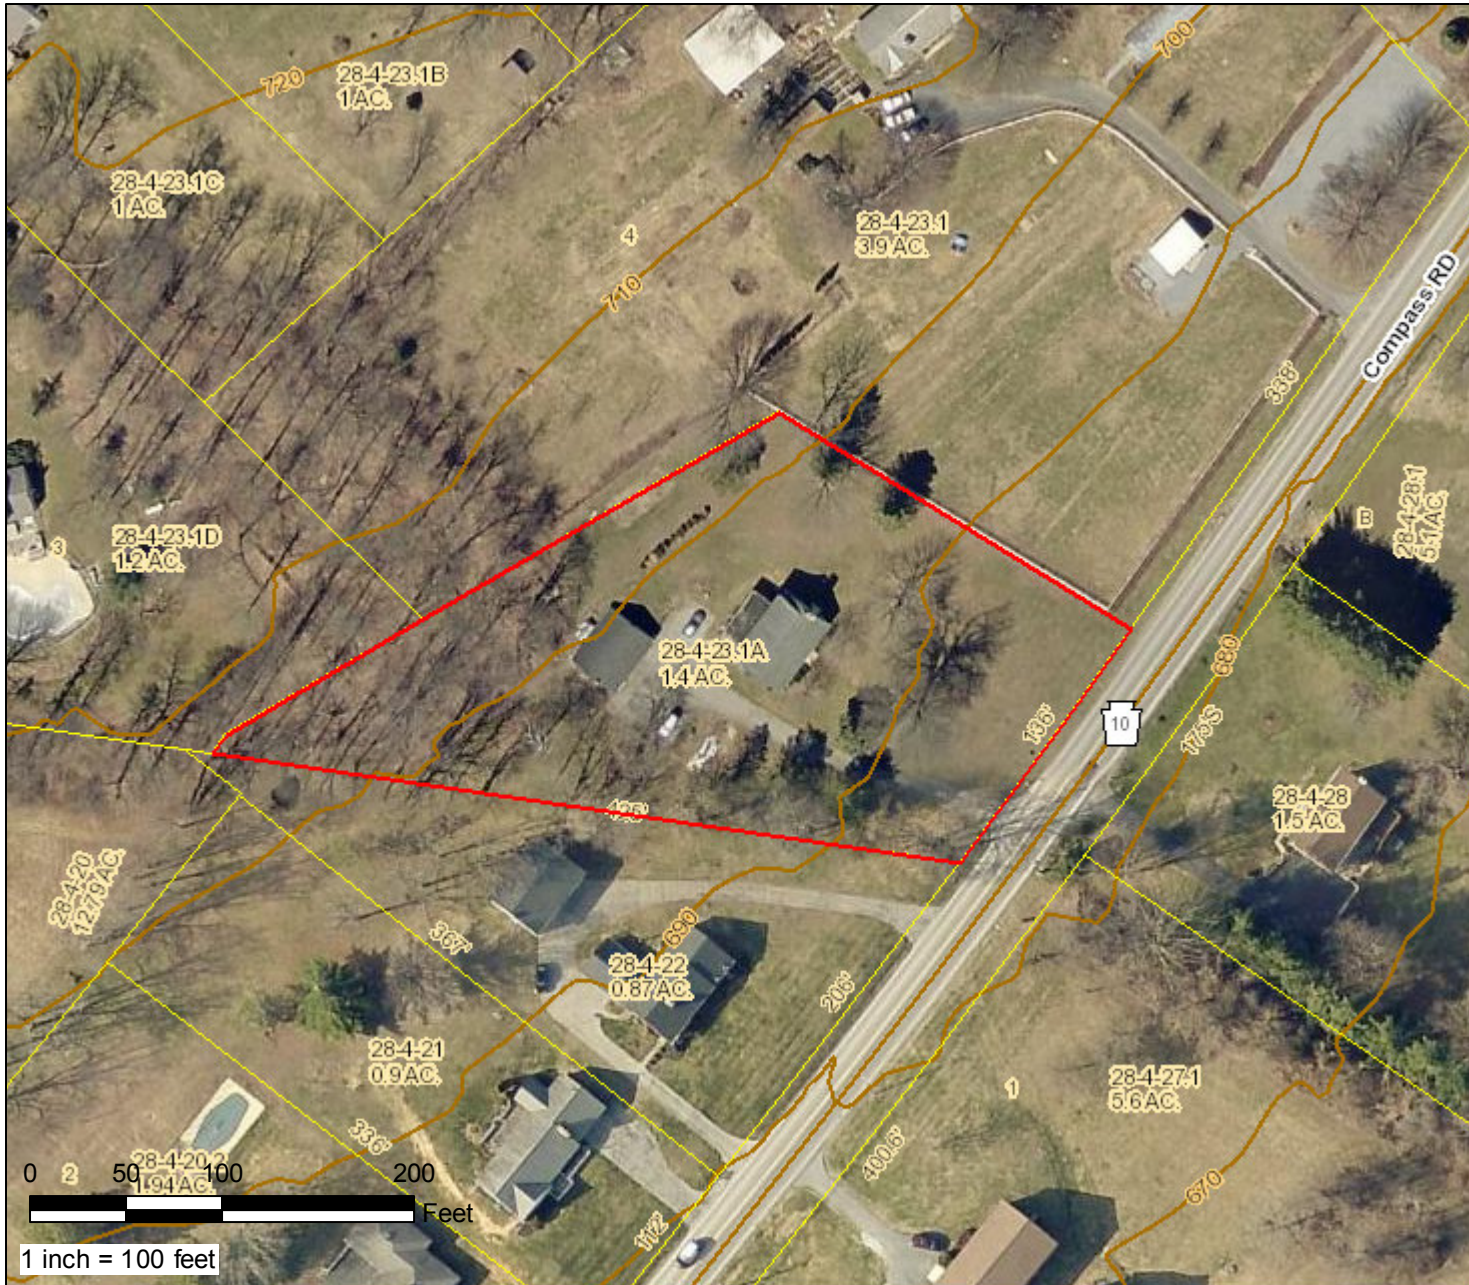

Map

COUNTY OF CHESTER
PENNSYLVANIA

Find Address Information

PARID: 2804 002301A0
UPI: 28-4-23.1A
Owner1: KING ABNER S
Owner2: KING FANNIE K
Mail Address 1: 299 PEQUEA AVE
Mail Address 2: HONEY BROOK PA
Mail Address 3:
ZIP Code: 19344
Deed Book: 9003
Deed Page: 2320
Deed Recorded Date: 10/21/2014
Legal Desc 1: WS OF RT 10
Legal Desc 2: 1.4 ACDWG & GAR
Acres: 1.4
LUC: R-10
Lot Assessment: \$ 35,290
Property Assessment: \$ 73,390
Total Assessment: \$ 108,680
Assessment Date: 12/15/2017
Property Address: 3131 COMPASS RD
Municipality: WEST CALN
School District: Coatesville Area