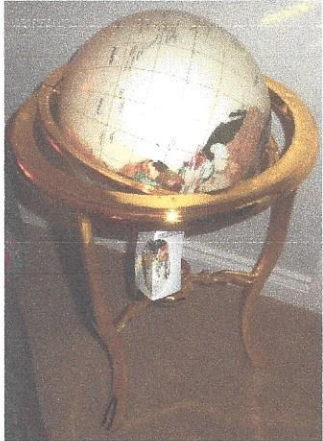

# LIVING ESTATE AUCTION

MONDAY, OCT. 1, 2018 \* 4:00 PM

KEMP - ARNOLD \* SPRINGDALE, AR

DIRECTIONS: FROM JCT. HWYS 412 E & 71-B IN SPRINGDALE, GO EAST ON HWY 412 APPROX. 5 MILES TO SONORA; TURN SOUTH ON CO. RD. 93 (W/NEW STOP LIGHT); GO TO THIRD PLACE ON RIGHT. 19847 SONORA ROAD.