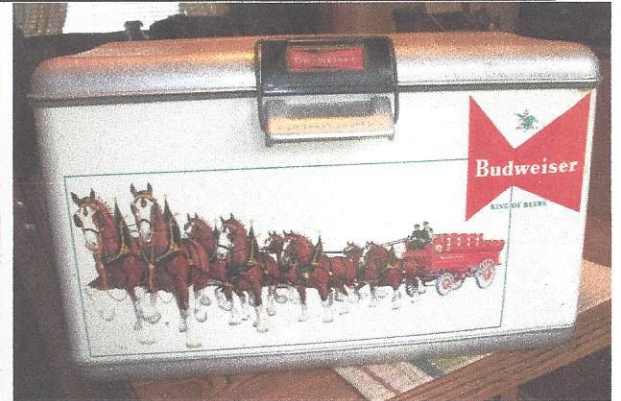

ANTIQUES & COLLECTIBLES * OLD MONEY * GUNS

"OLD MONEY: Peace Dollars; Morgans; Barber Quarter & Dime; American Silver Eagles; Proof Sets; Susan B. Anthony Dollars; Kennedy Bicentennial Halves; Mint Sets; Ike Dollars; V Nickels; Jefferson Nickels; Mercury Dimes" * **"GUNS:** Remington Model 14 35 Cal. Pump w/Inlay Stock; Browning 20 Ga. Shotgun Model BPS; Winchester 22 Auto Model 77 Rifle; Winchester 308 Model 100 Rifle Mint; Remington 20 Ga. Auto Model Sportsman 58 Shotgun; Winchester 7 Mag Model 70 Burris 3x12 KDF Brake Bed Action Jueled Bolt Action Rifle; Ruger 338 Cal. Model 77 w/Burris 3x9 Scope; Black Diamond 50 Cal. Muzzle Loader Inline 309 Cap w/Scope; Ruger 9MM Model American Pistol; Mitchel 22 Target Pistol Model Citation 2; Browning Belgium 22 Rifle Wheel Elevator Pre 1964 Auto; Kel-Tec 9MM Luger Pistol Model P-11; Winchester 22 Win Mag Rifle w/Bushnell Scope Model 9422M; IAC 12 Ga. Shotgun Model 87 Lever Action" * Mounted Goose * Coors Neon Light * 9 PT Deer Head Mount * State of Arkansas Board w/Razorback Boar Hot Head Mount * Display Case * Punch Tin Pie Safe * Old Stop Signs * Dazey 4 Qt. Churn * Coffee Grinder * Gold Frame Oval Picture * 2 - #5 Crocks * Cast Iron Wash Kettles * Old Clocks * Gone w/the Wind Lamp & Others * Organ Stool Glass Ball Feet * Tins * Budweiser Clydesdales Rotating Hanging Lamp * 1930's Wolverine Toy Merry-Go-Round * 1950's It's A Dilly Soda Pop Sign * Roy Rogers Trigger Toy Rocking Horse * 1800's Wire Rat Trap * 2 Schlitz Beer Lamps 1950's * Beehive 5 Gallon Crock * Rare 1950's Budweiser Clydesdale Metal Cooler * 1960's Tonka Farms Truck & Trailer and Pickup & Trailer & Stake Pickup * 1960's Nylint Pickup Trailer & Hot Rod * Vintage Light Up Miller Beer Sign * Singer Feather Light Sewing Machine * Electric Disc Music Box w/Disc * Antique Bracket Clock * 1950's Red & White Metal Folding Step Stool * Nesbitt's Old Thermometer * #15 Redwing Crock * German Snow Sled * Old Kitchen Scales * Galv. Milk Cans * Lots 50's Alum. Kitchen Pcs * Old Tins * Coll. Wood Canes * Metal Coat Hooks * Sev. Old Wood Ironing Boards Some w/Advt. * Old Kitchen Utensils * Lots Enameled Coffee Pots, Teapots, Etc. * Alum. Tea Kettles * Glass Door Knobs * Lots Old Cookie Cutters * Green Swirl Items * Old Suitcases * Dresser Sets * 25 Gal. Old Shortening Can * Old Wood Folding Chairs * Primitive Wood Tool Box *