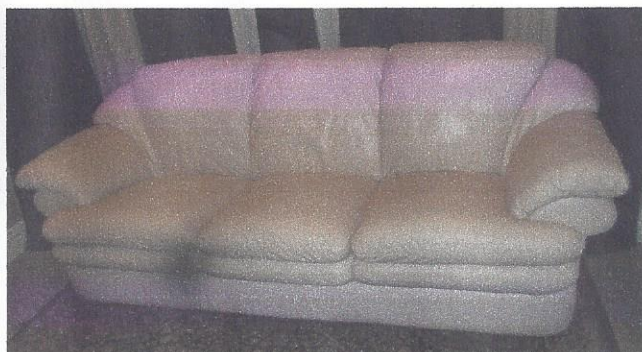

LIVING ESTATE AUCTION

MONDAY, FEB. 8, 2021 * 4:00 P.M.

MR & MRS BOB POWELL W/ADDED ITEMS *
SPRINGDALE, AR

DIRECTIONS: TAKE HWY 412 E IN SPRINGDALE TO SONORA; TURN SOUTH ON SONORA ROAD; GO TO 19847 SONORA ROAD - THIRD PLACE ON THE RIGHT.

ANTIQUES & COLLECTIBLES

Mahogany Drop Front Secretary w/Pigeon Holes & Claw Feet * 31 Day Wall Clock * Round Mahogany Mirror w/Frame for Dresser * Marble Top Plant Stand Old * Metal Deer Glass Top Table * Wood Seagull's * Sev. Oil on Canvas Paintings * Blanket Chest * Lane Wood & Brass 2 Drawer Side Table * Ornate Mahogany 1 Drawer Side Table w/LG Wood Pulls * Nice Eastlake Library Table * Carved Back Cane Bottom Chair * 4 Old Wood Doors Some Ornate * Sev. Nice Old Picnic Baskets & Wood Folding Chairs * Old Wood Boxes * Nice Typewriter Stand w/Drawer * Old Ice Skates in Orig. Box * Cream Can * Brass Bell * Grey Granite Pots * Old Suitcases * Store Bin Lids * National Biscuit Wood Box * Wood Pitchfork * Very Unique 100 lb. Kitchen Scales * Wood Medicine Cabinet Old * Set of Antique Snowshoes * Red & White Enamel Ware * Glass Door Knobs & Pulls * 7' Tall White Corner Hutch * Barn Lanterns * Mondo Drum * Round Parlor Table * LG Longaberger Basket * Nice Hand Stitched Quilts * Sewing Machine Drawers * Nice Old Green Handle Kitchen Utensils * Sev. Old Ornate Kitchen Scales, Glass Lamps, Advt. Tins * White Distressed Dresser w/Backsplash * Wood Military Box w/Handles & Corner Trim * Red Globe RR Lantern * Ornate Gold Wood Wall Mirror * Galv. 5 Gal. Gas Can, Dispensers, Minnow Buckets * LG Wood & Metal Sifter * Wienie Dog Boot Scraper * Hood Ornaments * Nice Old Red Pull Wagon * Egg Baskets * 14' Old Red Wood Ladder * Carbide Light in Orig. Box * LG US Map Picture * Wood Windows * Round Cheese Box * 4 - 3' Tall Spindles * 1 Gal. Milk Cans * Lots Old Silver Plate * Red Coke Basket * Antique Solid Brass Footed Towel Bar Rack 4' Tall * 4 LG Bundles Early 1970's Playboy Magazines *

FURNITURE * APPLIANCES * HOUSEHOLD

Hammary Lighted Curio w/Glass Shelves & 3 Drawers * Gold Frame Beveled Wall Mirror * Ivory From Italy Leather Couch w/Matching Chair & Ottoman * 6' Tall Maple Armoire Nice * Touch Lamp in Box * Rattan Round Coffee Table w/Glass Top * Sev. Nice Area Rugs & Runners * Metal Wall Plaques * Ornate Wall Sconces * 6' Long Metal Wall Art * Nice Home Décor * Pool Stick Holder * Bamboo Chair & Table * 2 Armed Chairs * New Stick Lamps * Others * Bath Towels * Suede Office Chair * 2 Tan Recliner/Lounge Chairs in Boxes * Phillip & Sony Blu-Ray Players w/Papers * 2-3' Tall KLH Speakers * Wrought Iron Folding Fireplace Front * JVC Disc Player * Stripe Loveseat * Black Metal Outdoor Table * 4 Tier Metal Shelf * Black Metal Bistro Table & 2 * Twin Bed w/Bedding * Hampton Bay Fan on Stand * Wood Stool w/American Flag Design * Stacking Boxes * Red Retro Microwave * 2 Oak End Tables * 2 Door TV Cabinet * Lots Nice Pictures * TV Trays * Nice Bed Pillows * Collezione From Europe Queen Anne 6 Drawer Highboy Chest Very Nice * Frigidaire S.S. Refrigerator 25.4 CF, Water & Ice in Door Has Bottom Freezer, Fingerprint Proof * Kitchen Ware * Maytag Bravos XL Top Load washer w/SS Tub & Matching XL Dryer * Wood Arts & Crafts 6 Hole Produce Bin *

GLASSWARE