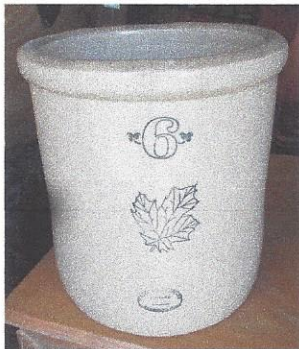

## ANTIQUES & COLLECTIBLES

2 Sets Fairbanks Morris Platform Scales on Wheels w/Weights \* Approx. 21 Pcs Cast Iron: Lodge, BSR, Griswold - Corn Stick Pans, Skillets, Wedge Cornbread, Teapot, Etc. \* #6 Western Crock Nice \* Indian Baby Bed Basket \* Old Westinghouse Electric Fan \* Antique SM Organ Chair \* 8 Vintage Dining Chairs \* 2 Wood Folding Chairs \* Schlitz Bar Light \* Metal Advt. Gas Cans \* 1932 & 1940 Illinois Car Tags \* Advt. Oil & Grease Cans \* Sev. Metal Signs \* Cavalier Coke Machine \*