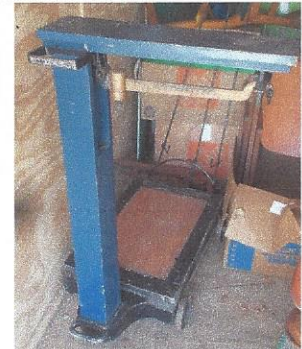

## ANTIQUES & COLLECTIBLES

2 Sets Fairbanks Morris Platform Scales on Wheels w/Weights \* Approx. 21 Pcs Cast Iron: Lodge, BSR, Griswold - Corn Stick Pans, Skillets, Wedge Cornbread, Teapot, Etc. \* #6 Western Crock Nice \* Indian Baby Bed Basket \* Old Westinghouse Electric Fan \* Antique SM Organ Chair \* 8 Vintage Dining Chairs \* 2 Wood Folding Chairs \* Schlitz Bar Light \* Metal Advt. Gas Cans \* 1932 & 1940 Illinois Car Tags \* Advt. Oil & Grease Cans \* Sev. Metal Signs \* Cavalier Coke Machine \*