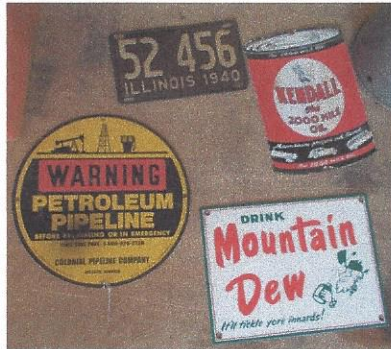

## ANTIQUES & COLLECTIBLES

2 Sets Fairbanks Morris Platform Scales on Wheels w/Weights \* Approx. 21 Pcs Cast Iron: Lodge, BSR, Griswold - Corn Stick Pans, Skillets, Wedge Cornbread, Teapot, Etc. \* #6 Western Crock Nice \* Indian Baby Bed Basket \* Old Westinghouse Electric Fan \* Antique SM Organ Chair \* 8 Vintage Dining Chairs \* 2 Wood Folding Chairs \* Schlitz Bar Light \* Metal Advt. Gas Cans \* 1932 & 1940 Illinois Car Tags \* Advt. Oil & Grease Cans \* Sev. Metal Signs \* Cavalier Coke Machine \*