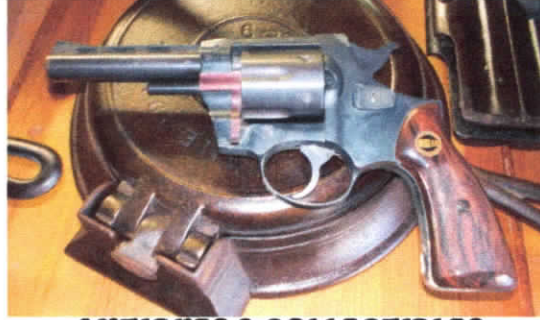

ANTIQUES & COLLECTIBLES

Mission Quaint Furn. Stickley Bros Oak Pedestal, Plant Stand, Mission Morris Chair by Limbert * Stickley Mission Rocker, Oak Rocker Needs Cushions * 5' Tall Mission Glass Door China Hutch * Ladies Mission Rocker * Mission Oak Settle (Couch) by Oak Craft * Oak Gout Stool * 6 Mission Footstools, Side Chair, Library Table * Oak Lamp w/Ornate Shade * "MISSION Oak Smoke Stand, Wind Up Wall Clock, Glass Door & Sides China Cabinet, Sideboard w/Mirror Backsplash, 2 Wall Shelves, Bookcase, Chair" * "CAST IRON: Wagner Krusty Korn Kobs Tea Size; 6" Griswold Skillet; Favorite Piqua Gem Pan; Wapak #8; 2 Wagner Breakfast Skillets; Wagner Cake Pan Turk Head; Wagner Skillets; Griswold #18; Wagner 1337 Muffin Pan; Wagner 1095 Single Server; Griswold #8 Dutch Oven w/Trivet; 2 Wagner Breadstick Pans One is Alum.; Wagner 462, 820, 821; Best Made Bacon & Egg Fryer; Wagner 1149 Grill; Wagner Fat Free Fryer 1102D; Griswold #18 Grill; Griswold Griddle 608; Griswold 704 Skillet; 2 Griswold 22 Bread Pans; G.F. Filley 12 Gem Pan & 7/8 Waffle Iron; Griswold 11 Muffin Pan; Wapak 7; Griswold #8 The American Waffle Iron; Griswold SM Egg Skillet 129A; JR & SR Wagner Krusty Korn Kobs; Wagner Corn Bread Pan; Griswold Patty Mold Set; Blue Valley Fdry Co. Bean Pot; Griswold Pot #580 Al Carter & More, Approx. 40 Pcs" * Buck Knife in Sheath * Henry Schrade Knife * Harmonicas * Baby G Watches & Others * Costume Jewelry * 2 Burlwood Humidors w/Cigars * Hammered Copper SM Pot w/Lid, Candlesticks, Ink Well * Wood Spools * Auston Sculpture * Round Mahogany Side Table * Unique Tall Pedestal 1950's Emerson Fan * Bambi & Davy Crockett Lamps * #8 Crock * #5 Whiskey Crock * 33 Albums 70's & 80's * Old Oak Hat Tree Marked Estoria * Oak Double Stand Lamp * Maxfield Parrish Picture * Lots Antique Wall Pictures * R. Atkinson Fox Print, 1966 Beatles Book, Cheese Box, Slag Lamp * Wood Dough Bowl * Juice King Juicer * 1950's Yellow Dining Table w/Leaf * Old Astro Compass Co. Mark 2 Transit in Dovetail Box * Kodak I-A Camera * Red Handle 1 Gal. Old Thermos * Hernando Villa Picture * "GUNS: Rohme 38 Special German Model RG38 Pistol * Japan 7.62 Rifle w/Imperial Stamp" * Tiffany Style Lamp * A. Santum Roman Statue * Daisy #40 Glass Churn * Victorian Brass Door Bell * Old Marbles, Copper Ashtray w/Match Holder, Old Paperweight * Rotcroft Bookends * Copper Ashtrays * Mission Ink Well, Janice Joplin Figure in Pkg, Flat Top Wood Trunk * J. Willett Picture * Waltham 31 Day Wall Clock, Serving Trays * Gone w/the Wind Lamp * Autographed Star Trek Book