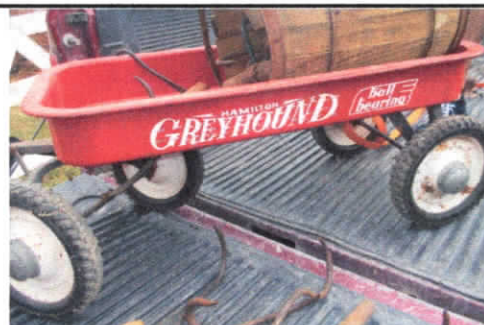

ANTIQUES & COLLECTIBLES

Old Metal Corn Dryers * Sev. Holiday Barbies in Boxes & Others * Doilies * 2 Drawer Cabinet * Well Bucket * 2 Coal Buckets * Shoe Laspe * Old Gas Heater * World Globe * Old Dresser Set * 15 Pkgs New Barbie Clothes & Clock Radio * Gone w/the Wind Dolls * Lots Old Ornaments * Wizard of Oz Dolls Set * Accordion * Set Gold Silverware * Nice Costume Jewelry * Hot Wheels & SM Tractors * Die Cast Airplane & Semis * Old Pens * Hot Wheels in 2 Containers * Old Kennedy Tackle Box * Arcade Coffee Grinder * Kodak Wood Box * Sev. Wood Pulleys * 2 Model A Jacks * #5 Western Crock * Greyhound Hamilton Red Wagon * Super Bowl 20 Lite Beer Mirror * Old Caterpillar Manuals * Sev. Old Hay Hooks * Old John Deere SM Parts * Box of Old Tools * Barrel Auger * Coleman Quick Lantern * Sev. Old Hand Saws * "JOHN WAYNE COLLECTION: Dolls, Pictures, Decanters, Magazines, 6' Poster, Plates, Clock & More" * Old Ledgers * Military Pins * Old Keys & Patches * 2 Dekalb Signs * Wolf & Copenhagen Signs * John Deere Straw Hats * 2 Gulf 1 Gal. Metal Oil Cans * Old Style Brand Bar Clock * Thermometers * Atlas Explosives Box * Harley Leather Vest & Shirts * 60's, 70's & 80's Hot Wheels Cars, Trucks, Tractors * Dinky Toys * Collection Old SM Tractors: Ford, International, M.F., John Deere * Size SM International Jacket * 5 Gal. Old Oil Can * Lots NASCAR Items * Longaberger Baskets * Sev. Pcs Sterling Silver Jewelry * Sev. Pcs 10k & 14K Jewelry *