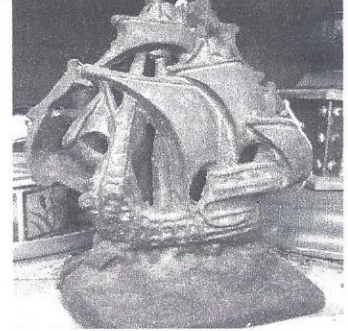

ANTIQUES & COLLECTIBLES

Old Salesman Sample Style Wolverine Washing Machine * 1800's Blanket Chest * Metal 3 Seat Old Carriage * Oval Bubble Glass & Windmill Reverse Paintings * Kids Books & Toys * Unique Walnut Writing Rocker * Child's Round Oak Pedestal Table * Primitive 4' Work Table * Pine Dry Sink w/2 Doors * Holmes & Edwards Flatware in Case * Old Tall Back Armed Potty Chair * Forging West Bound Railroad Plaque Sculptured by G. Bochmann for G. Goebel 254/400 * Sev. SM Crocks * 1932 Scrapbooks * Harmony Flat Top Guitar * 1904 Cast Iron Notary * Lots SM Cast Iron Soldiers & Army Trucks * Unique Art Metal Child's Typewriter * Farm Implement & Metal Toys * Longaberger Basket * Crosley Jukebox Radio * Wood Handle Brass Scoop, Eagle * Costume Jewelry * Pawstucket Firearms Wood Sign * Knotty Pine 5 Drawer Desk * Gone w/The Wind Lamp * 4 Tier Newer Bookcase * Wash Board * Marble Bookends * Telephone Table * Gold Plate Flatware * Coke Straw Holder * 1922 License Plates * 2 Tier Maple Side Table * Deer TV Lamp * Unique Wood Oval Keg * Oak w/Glass Top & Sides Counter Display * Beaded Purse * Old Buttons * Firefighter Sign * School Bell * Amber Tobacco Jar * Sterling Candlesticks, Bowls, Cup, Olive Picks * 5 Tier Dainty Bookshelf w/2 Drawers * Lots John Deere Items * Unique Single Tree * SM Oak Kids Stool * 2 Oak Doll Chairs * 5 Gal. Cream Can * Old Doorknobs * Bone Handle Carving & Serving Pcs * 3 Derringer Style Lighters * Child's Chair * Black Doll Cradle Old * 5 Gal. Glass Jug * Copper Teapots * Boy Scouts Canteen & Others * Old Paper Literature * 1883 Zell's Encyclopedias * 1896 Spanish Bible * Cast Iron Cow, Bird Door Stops * Concrete LG Angel Statue & Some SM Ones * Cast Iron Enamelled Bowl w/Lid * 2 Ornate Cast Iron Plant Stands American Foundry * String Holders * 3 SM Mailbox Banks * Old Ship Bookends * Gray Granite Ware * Chamber Pots * Cast Iron Hot Rods & Mechanical Bank * Wood Ducks * Advt. Tins * Arrowheads in Frame * Frog Lamp * Cast Iron Mini Cookstove * Wolverine Rodeo Action Marble Game Pinball * Custer Bronze Figure on Horse, Dovetail Ammo Box, Oriental Lady Clothes Sprinkler, Die Cast Cars, Approx. 20 Metal Signs, 1963 Coke Crate