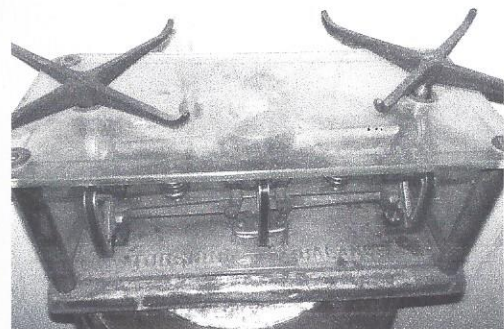

ANTIQUES & COLLECTIBLES

Abe Lincoln Head Bust Statue * Old Doilies & Linens * View Finder * Lg Counter Top Candy Jar * Solitaire Coffee Tin * 2 Bookshelves * Canteen * 1942 US Navy Buships Sextaint in Wood Box * Coke Thermometer * Old Brass Sleigh Bells * 10 Kt. Men's Ring * **"CAST IRON:** Mini Kettle; Griswold #9 Lids, Griswold Waffle Iron w/Stand; #3 Wagner Skillet; Griswold #3 Skillet; #10 Skillet; #3 & #5 Skillets; Griddle; Griswold Square Skillet; Tecumseh #10" * Old Hand School Bells * Lots of Old Books * Bubble Glass Pictures * Old Prints * Ornate Wall Pictures * Marx Train * Knotty Pine Keyhole Chest w/Backsplash * Walnut Drop Leaf Sewing Table * Pewter Soldiers * Swift Sky Rover Remote Helicopter New in Box * 2 - 1800's SM Stools * 2 Tier Walnut Shelf * Mini Grey Granite Ware * 1910 Art Deco Lamp Cast Iron * Lady Statue w/Marble Base * Wind Up Shelf Clock * Oak Thin 5 Drawer Cabinet * Crystal Prisms * 4 Wood Pedestals Some Marble Top * Old Cameras * Marble Base Brass Candelabra w/Boy & Girl * 2 Old Chalkboards * Brass SM Helmet * Porcelain Dolls * Early 1900's Walnut Child's Desk * Brass Coat Hangers * Oak Keyhole Highboy Chest * Cast Foot Stool * 1800's Keyhole Counter Top Display Case * Queen Anne Drop Front Secretary * 1800's Walnut 6 Drawer Desk w/Inlaid Top * SM Electric Churn * Finger Hold Metal Lantern * Lots Misc. Drawers For Cabinets * Lots Early 1900's All Occasion Cards * Red Wing 1 Gallon Crock * SM Wood Blocks * Old Cast Iron Shelf Brackets * Walnut Oval Parlor Table * Tiffany Style Floor Lamp * 3 Drawer 1800's Walnut Wash Stand * Royal Manual Typewriter * Old Cast Iron Dog Nutcracker *