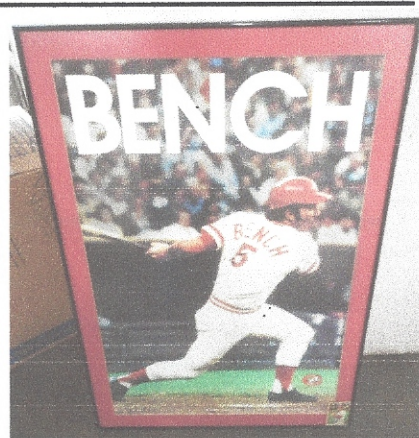

EXTREMELY NICE FURNITURE

2016 Haier Refrigerator w/New Ice Maker To Be Installed Still In Box * Burled Walnut Sofa Table * 2 Decorative Floor Lamps * Ball & Claw Upholstered Bed Bench * Metal Frame w/Glass Top Sofa Table * Nice SM & LG Wall Pictures in Ornate Frames * Nobility Flatware in Box * Metal & Wicker Bed Bench * Nice Area Rug * Cherry Wood Corner Chair by Hickory Furniture * Daniel Dakota Quartz Wall Clock * Leonard Silver Plate Flatware in Box * Harden Furniture Co. Solid Cherry Wood Dining Table w/2 Leaves & 6 Chairs & Pads Very Nice * Tapestry Footstool w/Metal Legs * Dresser Lamp w/Green Shade * Mahogany Side Table * Queen Sleigh Bed w/Rails, Nightstand * 2 Luggage Racks * Set Bed Steps * Henkel-Harris Queen Tall Poster Bed Solid Mahogany – They Gave Big Bucks For It New * 3 Bulb Chandelier * Oak Top w/Metal Base Lamp Table * Decorative Boxes & Hangings * Decorative 4 Tier Metal 5' Tall Shelf * 2 Wine Racks * Magazine Racks Wood & Metal * Candle Holders * Chicken Pictures Some Metal * Kenmore Upright Freezer 15 CF * White 4' Folding Table * Plant Stands * Rival Roaster * Aloha Breeze Heater * Stainless Baker's Rack * Hammock w/Metal Frame * Fan on Stand * 3 Folding Lounge Chairs * Table Runners * 2 Pc. China Hutch * White Baby Bed * Heavy Tall Metal Easel * 2 – 5 Tier Plastic Shelves * Lane Cedar Chest * Blue Outdoor Bench * Tall Stainless 4 Tier Shelf * Dyson Upright Vac w/Attachments * Bissell Upright Spot Cleaner * Nice Oak Cracker Barrel Rocker *