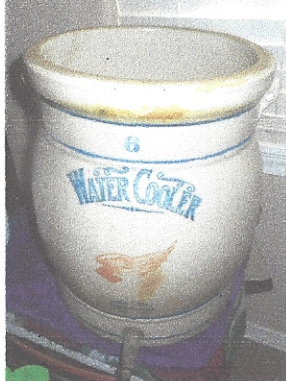

SALT GLAZE & SPONGE WARE DINNERWARE

"**SALT GLAZE:** 3 Cherry Design Water Pitchers, Sev. Salt Boxes, No Design Pitchers, Mugs, Jam Bowl, Cow Pitcher, Butter Box, LG Wash Pitcher, Cat Tail Pitcher, Flower Design Pitcher, Grape Salt Box, Stripe Water Pitcher, Church & Village Design Pitcher, Bailed Bowl w/Lid, Bailed Butter, Salt Glaze Butter w/Damage" * "**SPONGE WARE:** Pitchers, Butter Crock, Bowls, 1937 Advt. Bowl, LG Crock Bowl, Advt. Bowl, Red Wing Bowl & Others" *

FURNITURE

7' Tall 3 Glass Door Curio Cabinet Lighted & Mirrored Back * Electralog Electric Heater Amish Style * 2 Caned Back Easy Chairs * Pine 2 Door Storage Cabinet * Maple Wall Shelf w/Plate Racks * Mission Style Ent. Center * Wood Wall Mirror * Wall Pictures * Silver Plate Flatware * LG Beveled Wall Mirror *

MISCELLANEOUS

LG Alum. Locking Table Top Display * Jackson Yard Cart * CD's * Lexington, KY Jockey Helmet * Golf Club Shadow Box * Mini Bells & Cast Iron Pcs * 1973 Springdale Bulldog Annual * 45 Records * True Story of Civil War on 33 Records * School Paddle * Birdhouse * Fountain Pens * Hohner Harmonica * Old Tins * Foreign Currency * 2 Push Mowers *

AUCTIONEER'S NOTE: Most of this collection is being sold to help on Medical Bills for his daughter, who has cancer. Lots of salt glaze, crocks, old toys, glassware, peddle tractor & more. Outside items to sell at 4:00 pm, furniture at 7:00 pm. Go to web for pictures. Larry & Staff * **OUR OLD WEB SITE IS BEING REDONE - IT WILL BE UP SOON!!!** www.auctionsbywilliams.com

TERMS & CONDITIONS: Cash or Check with Proper ID. Nothing Removed Until Settled For. Not Responsible for Accidents, Illness, Injury or Lost Articles. All Announcements Made Day of Sale Supersede All Previous Advertisements. All items Sold "AS IS". Concession/Restrooms.

Find us on Facebook

www.gotoauction.com #4979

AUCTIONZIP.COM #24078

NO BUYER'S PREMIUM

Experienced Staff
Specializing in Personalized
"On-Site" Auctions
A Satisfied Customer, Our
Best Advertisement!

Licensed w/ Lazenby
Realty Group
Fayetteville, AR

Large Tent and Display Wagons Available

Auctions by Larry R. Williams

Realtor * Auctioneer * Bonded * AR License #560
19847 Sonora Road, Springdale, AR 72764
479-756-0238

The Auction Way Pays!

REAL ESTATE
FARM SALES
ESTATES, ANTIQUES
MACHINERY
LIQUIDATIONS