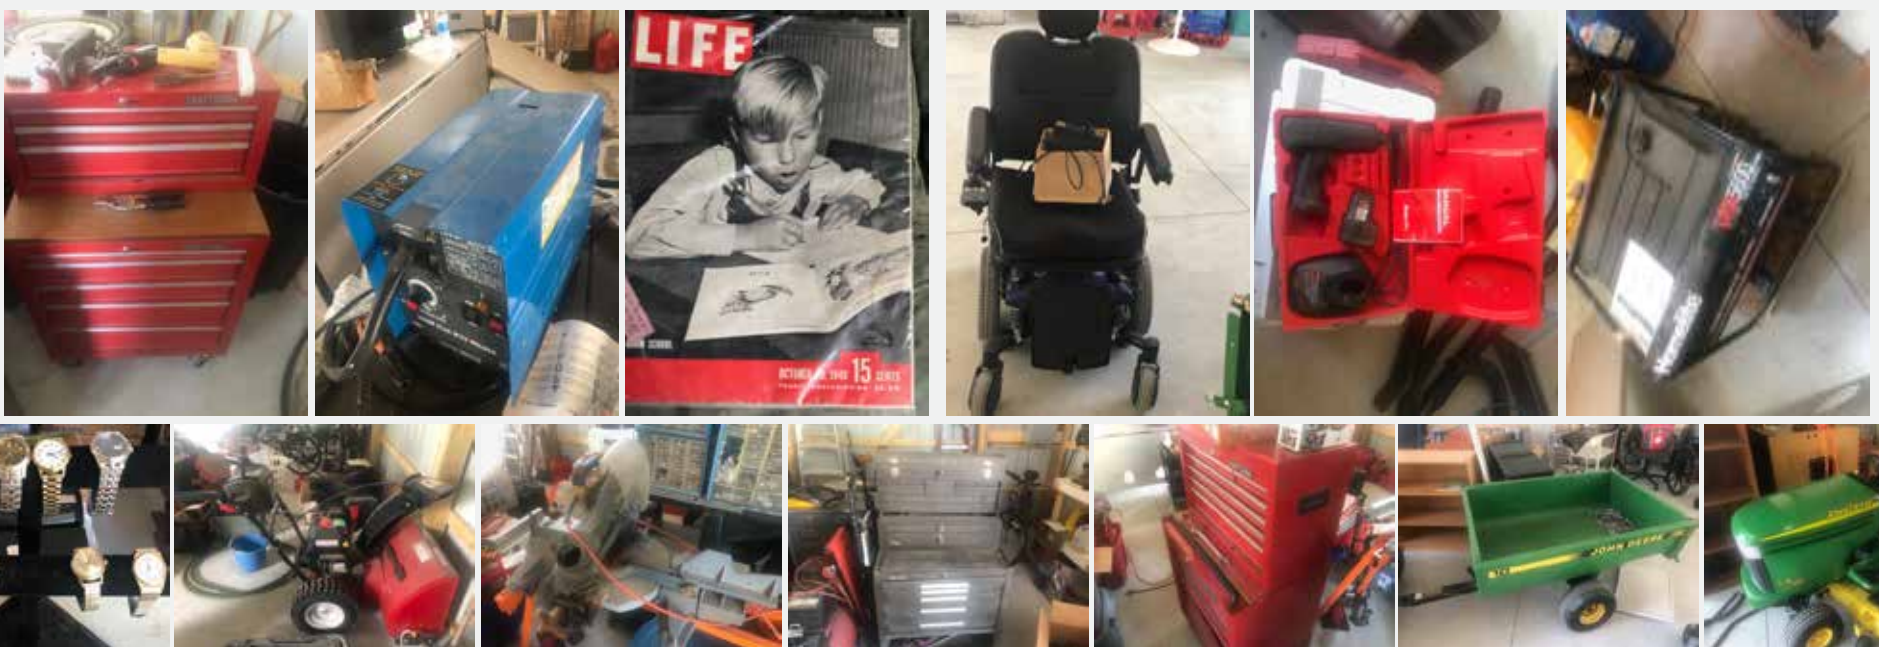

Estate AUCTION

SATURDAY AUGUST 15TH | 11:00 A.M. 2020

LOCATION: 2918 EAGLE RIDGE DR., MO. VALLEY, IA 51555

TOOLS & SHOP EQUIPMENT

90 amp Flux Wire welder, 110V, new
Weller Soldering Iron with Case
Craftsman 5hp, 25 gal. Air compressor
5" Bench Vice
Chicago Electric 4 1/2" Angle Grinder
Homer 5sp. Drill Press – Bench Model
Lin Shing Torque Wrench w/Case
Craftsman 1/3hp Bench Grinder
Kawasaki 19.2 Volt Drill
Screw Driver Set with Case
2 1/4 Ton Floor Jack
Generator on Cart – Homelite LRX5600, 11.5hp, 5600 Watts,
Chicago Electric Flux Wire Welder w/Double Oxygen Tank Holder
HD Milwaukee Sawzall
Many Craftsman hand tools
Snap-on CT30 Cord Free Impact Wrench
Kennedy upper and lower toolbox
Craftsman upper and lower toolbox
Poulan Leaf Blower
Chicago Electric 1/2" Drive Impact
Wood Working Clamps
1000 Watt 20 amp Charge
Ridged Miter Saw

METAL DETECTOR

Garret Freedom 2-Coin Commander 2 w/case, headphones & Case

COLLECTIBLE MAGAZINES

60's-70's Playboy Magazines 10-15
Oct 28, 1946 Life Magazine
1970 Sex to Sexy Magazine

CAMERA

Sony Smart Zoom 3.2 MegaPixel Camera

GPS

Garvin Nuvi 750 GPS

RACING TIRES

4 Tires and Rims – Z racing Touring SE P-225/60R16, 80% Rubber.

Auctioneers Note: You will definitely want to attend this auction! Day 1 items are very, very clean and like new. All tools are high quality, and the mower is in excellent condition. Watch for Day 2 sale held at Spencer Auction Facility, Beebeetown! – Joe worked for Union Pacific R.R for 40 years, and has many, many unique collectibles! He was also an avid Nascar fan. These Auctions are a MUST ATTEND!