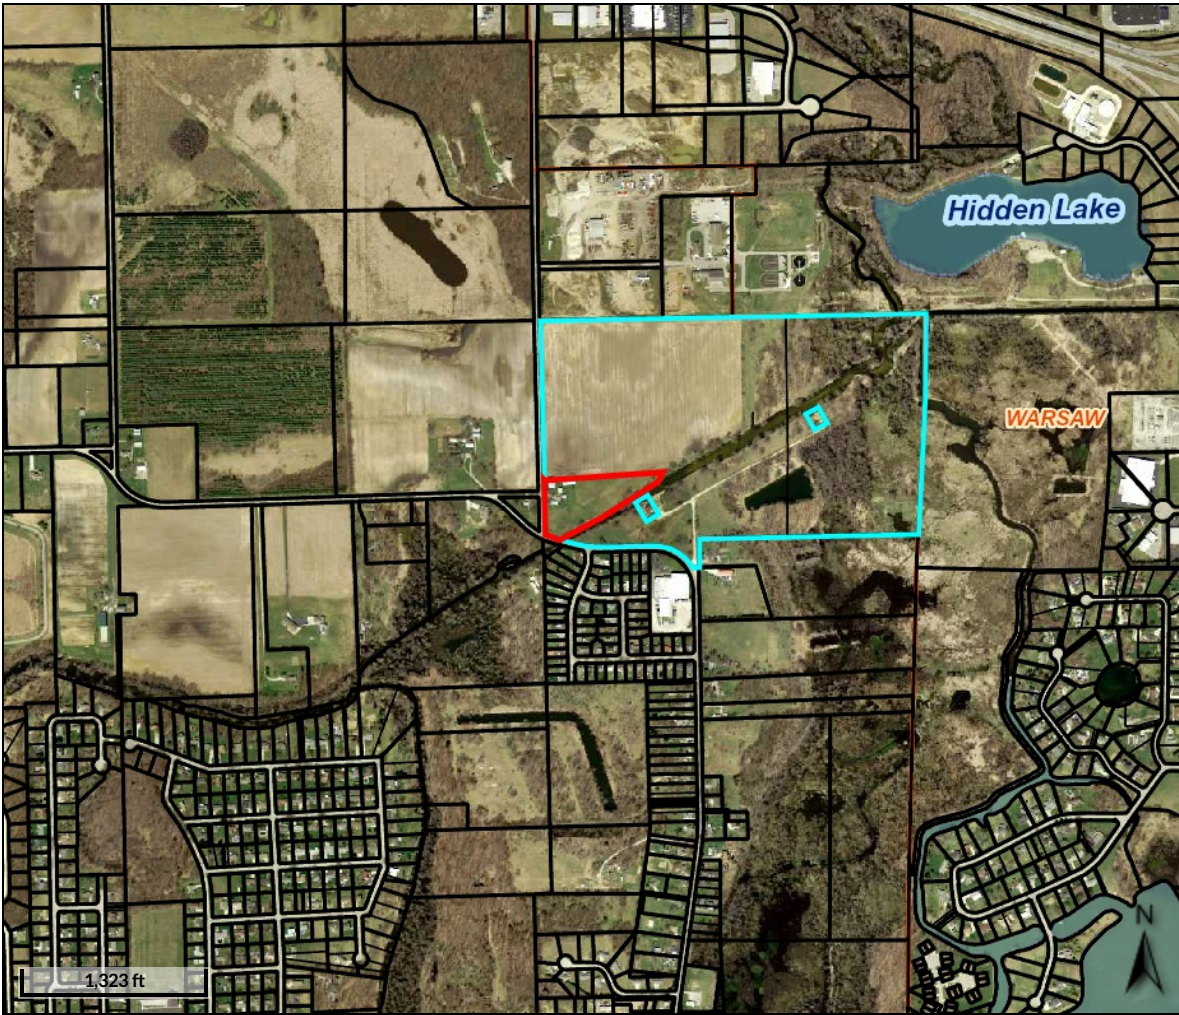

Beacon™

Kosciusko County, IN

Overview

Legend

- Lot Lines
- ▭ Parcels
- ▭ Cities and Towns (Local)
- ▭ Lakes
- Railroads

Parcel ID	003-021-001	Alternate ID	0371900760	Owner Address	Sellers Helen L Real Estate Trust 1st Source Bank & Tim Nussbaum Co-Trustees C/O 1st Source Bank 325 S Lake St Warsaw, IN 46580
Sec/Twp/Rng	0006-0032-6	Class	AGRICULTURAL - CASH GRAIN/GENERAL FARM		
Property Address	1754 N 150 W WARSAW	Acreage	n/a		
District	Wayne				
Brief Tax Description	003-021-001 TR PT NE & PT WILDLIFE HABITAT (29.00A) 6-32-6 94.73A <i>(Note: Not to be used on legal documents)</i>				

Date created: 4/17/2018
Last Data Uploaded: 4/17/2018 1:53:32 AM

Developed by
The Schneider Corporation