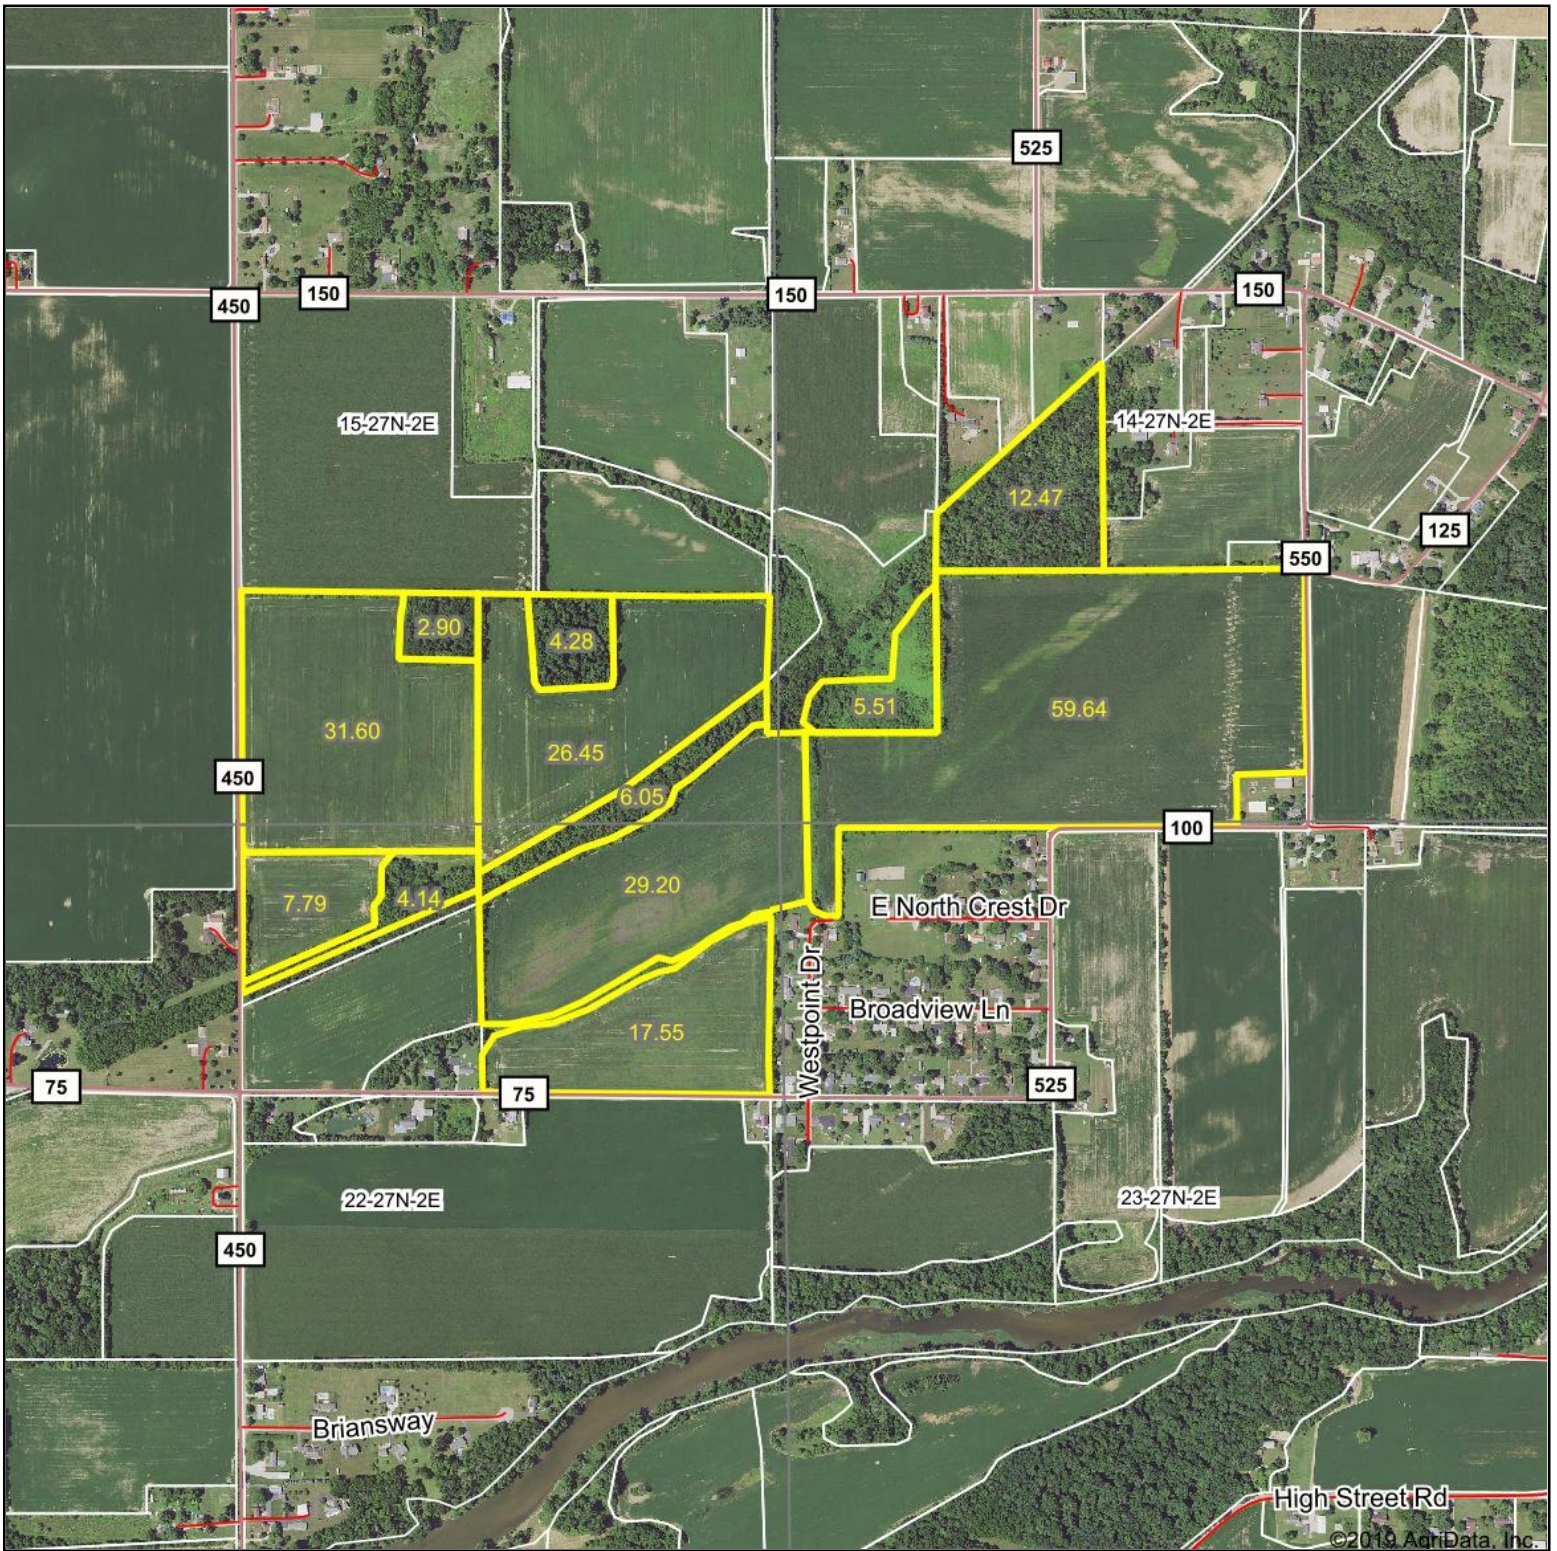

Aerial Map

Metzger Auctioneers & Appraisers

 Property Services, LLC

Maps Provided By:

 CUSTOMIZED ONLINE MAPPING

 © AgriData, Inc. 2019 www.AgriDataInc.com

map center: 40° 46' 46.55, -86° 16' 50.51

15-27N-2E

Cass County

Indiana

3/19/2019