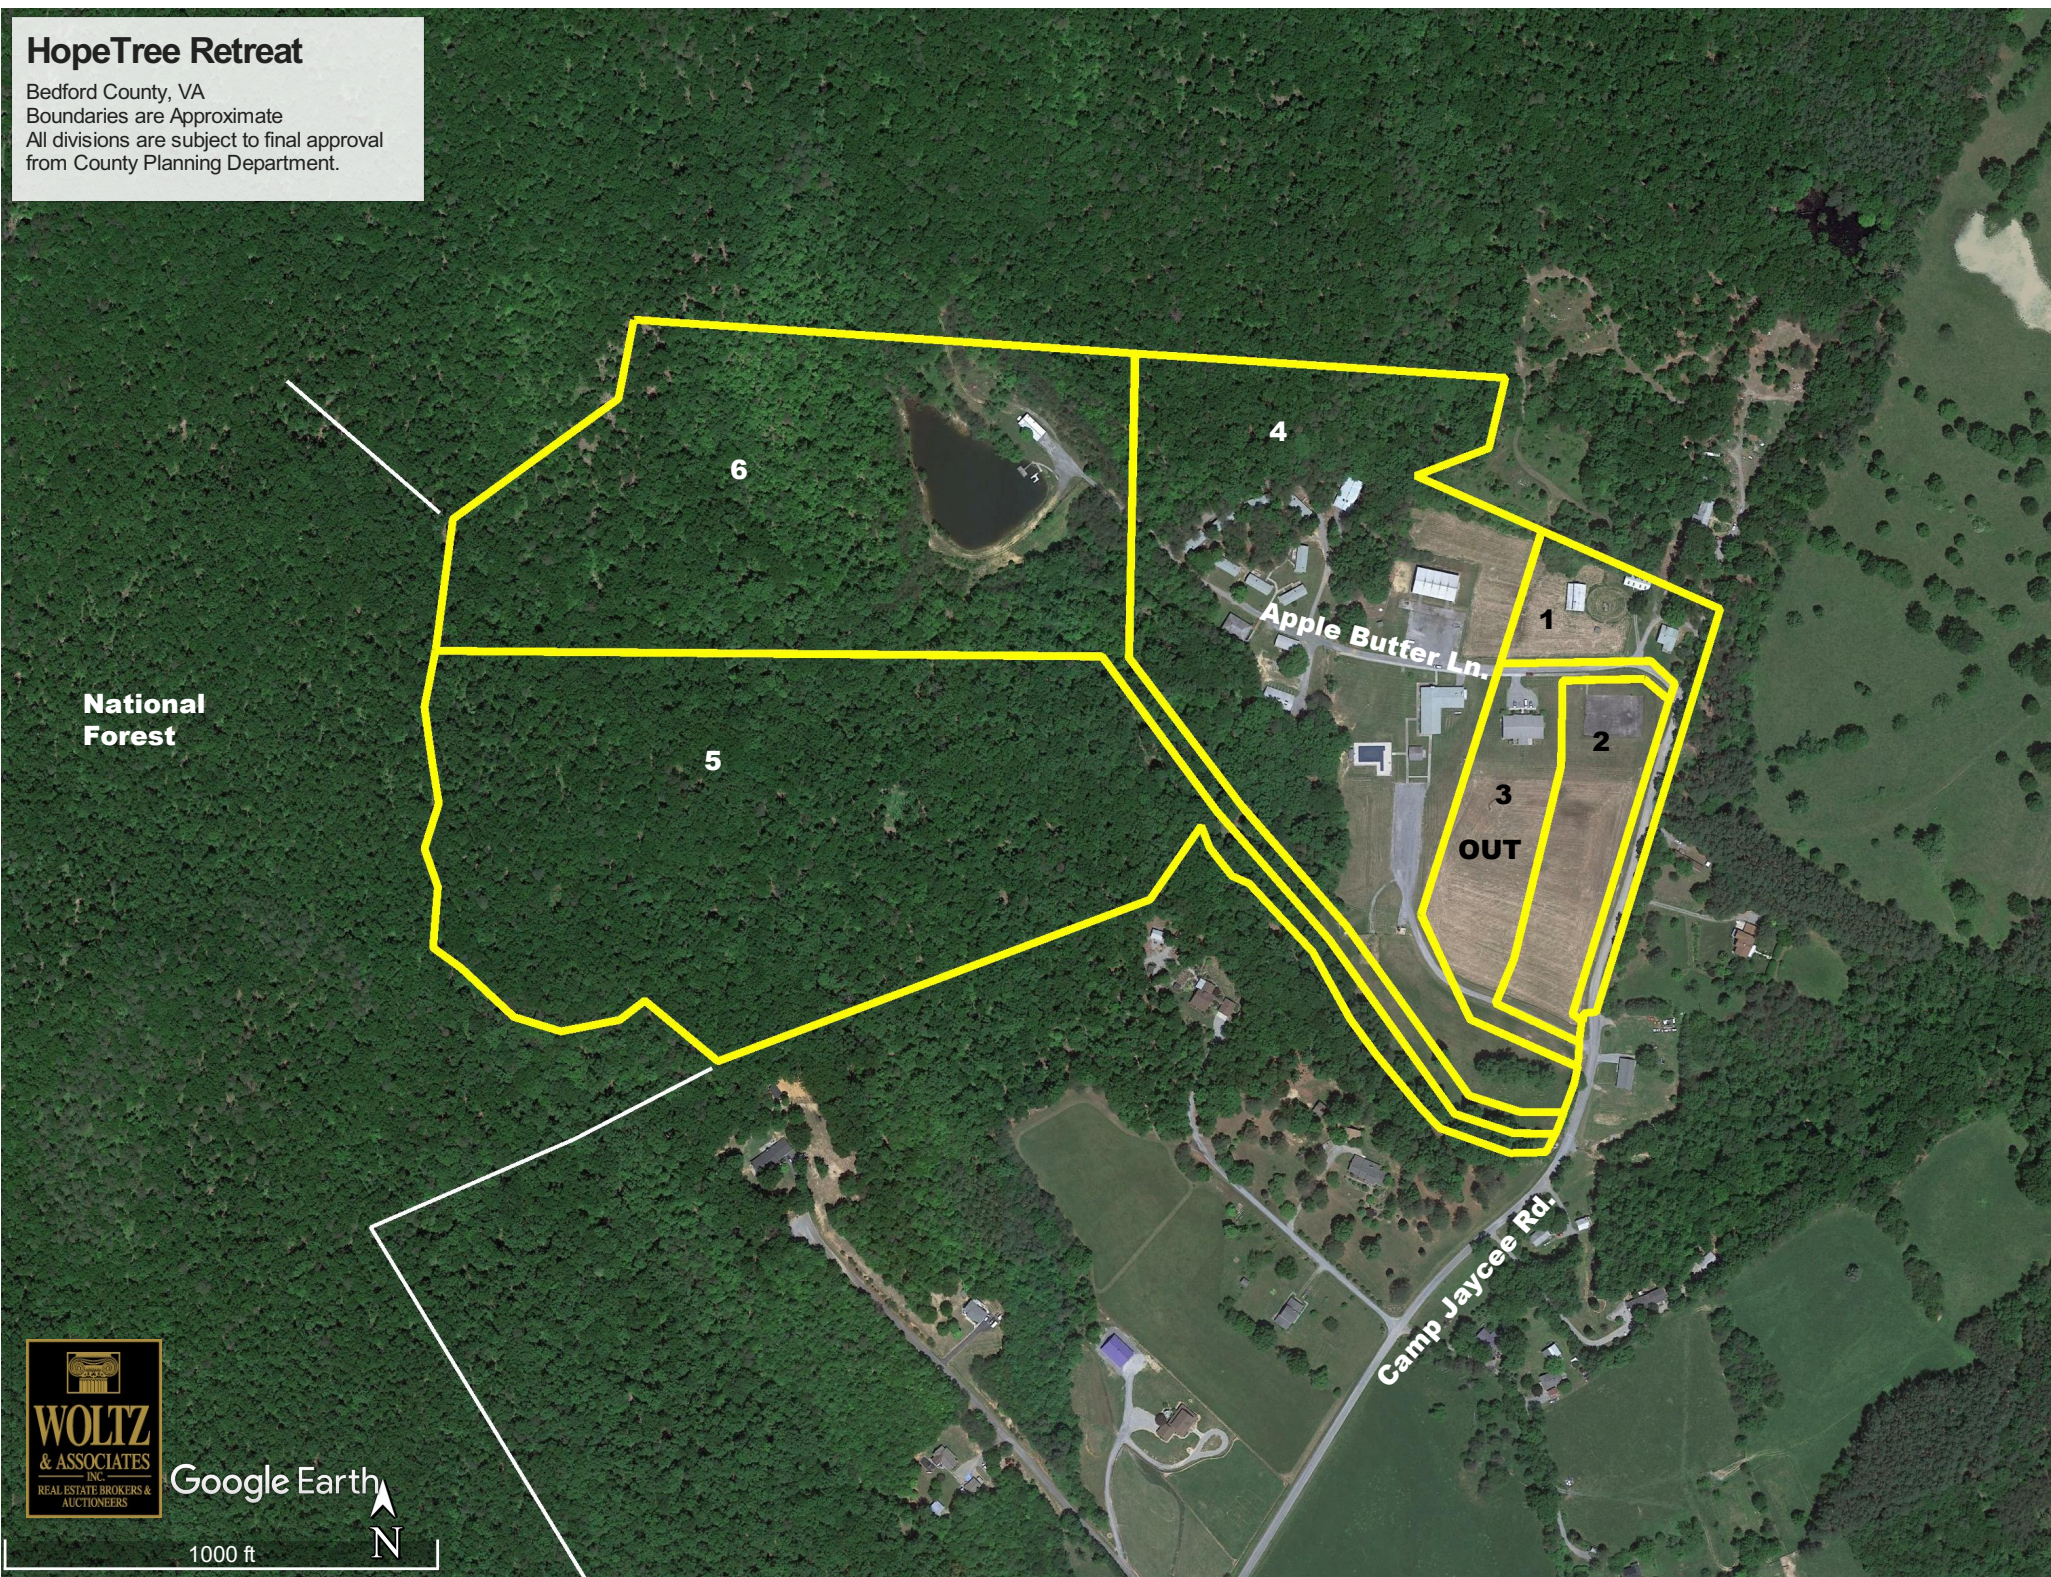

HopeTree Retreat

Bedford County, VA

Boundaries are Approximate

All divisions are subject to final approval
from County Planning Department.

National
Forest

Apple Butter Ln.

Camp Jaycee Rd.

6

4

1

5

2

3
OUT

Google Earth

1000 ft