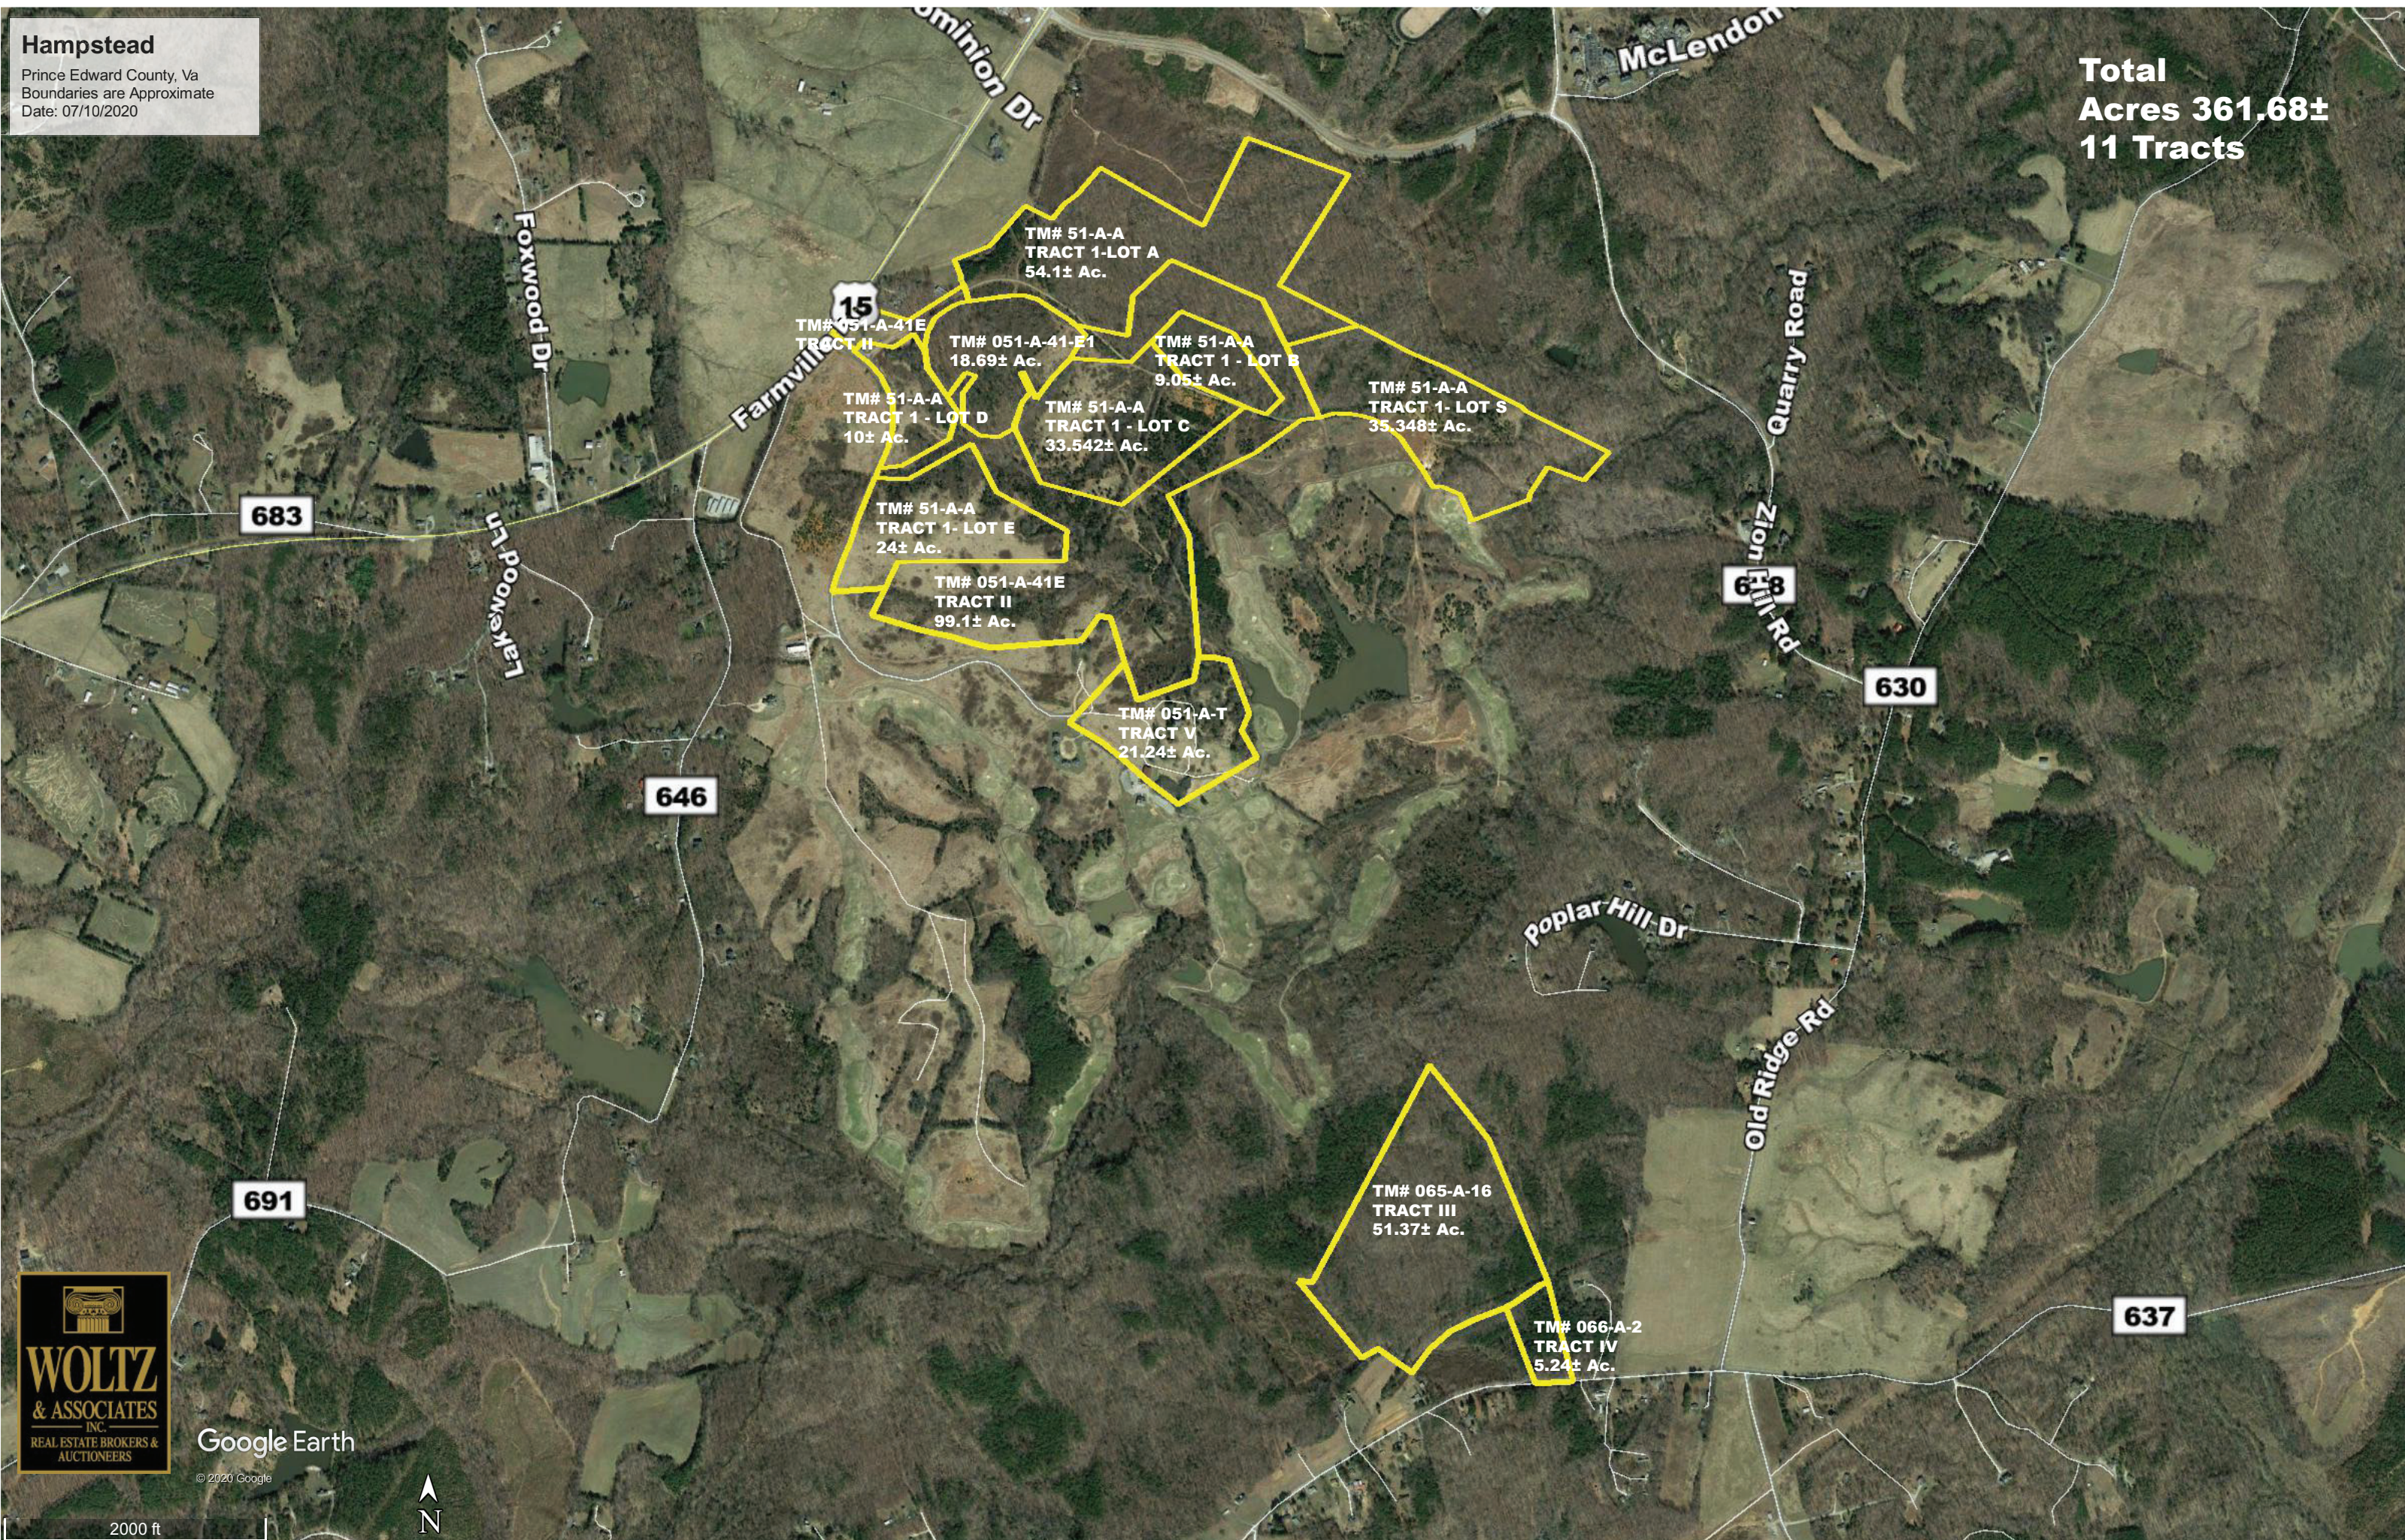

Hampstead

Prince Edward County, Va
Boundaries are Approximate
Date: 07/10/2020

**Total
Acres 361.68±
11 Tracts**

Google Earth

© 2020 Google

2000 ft