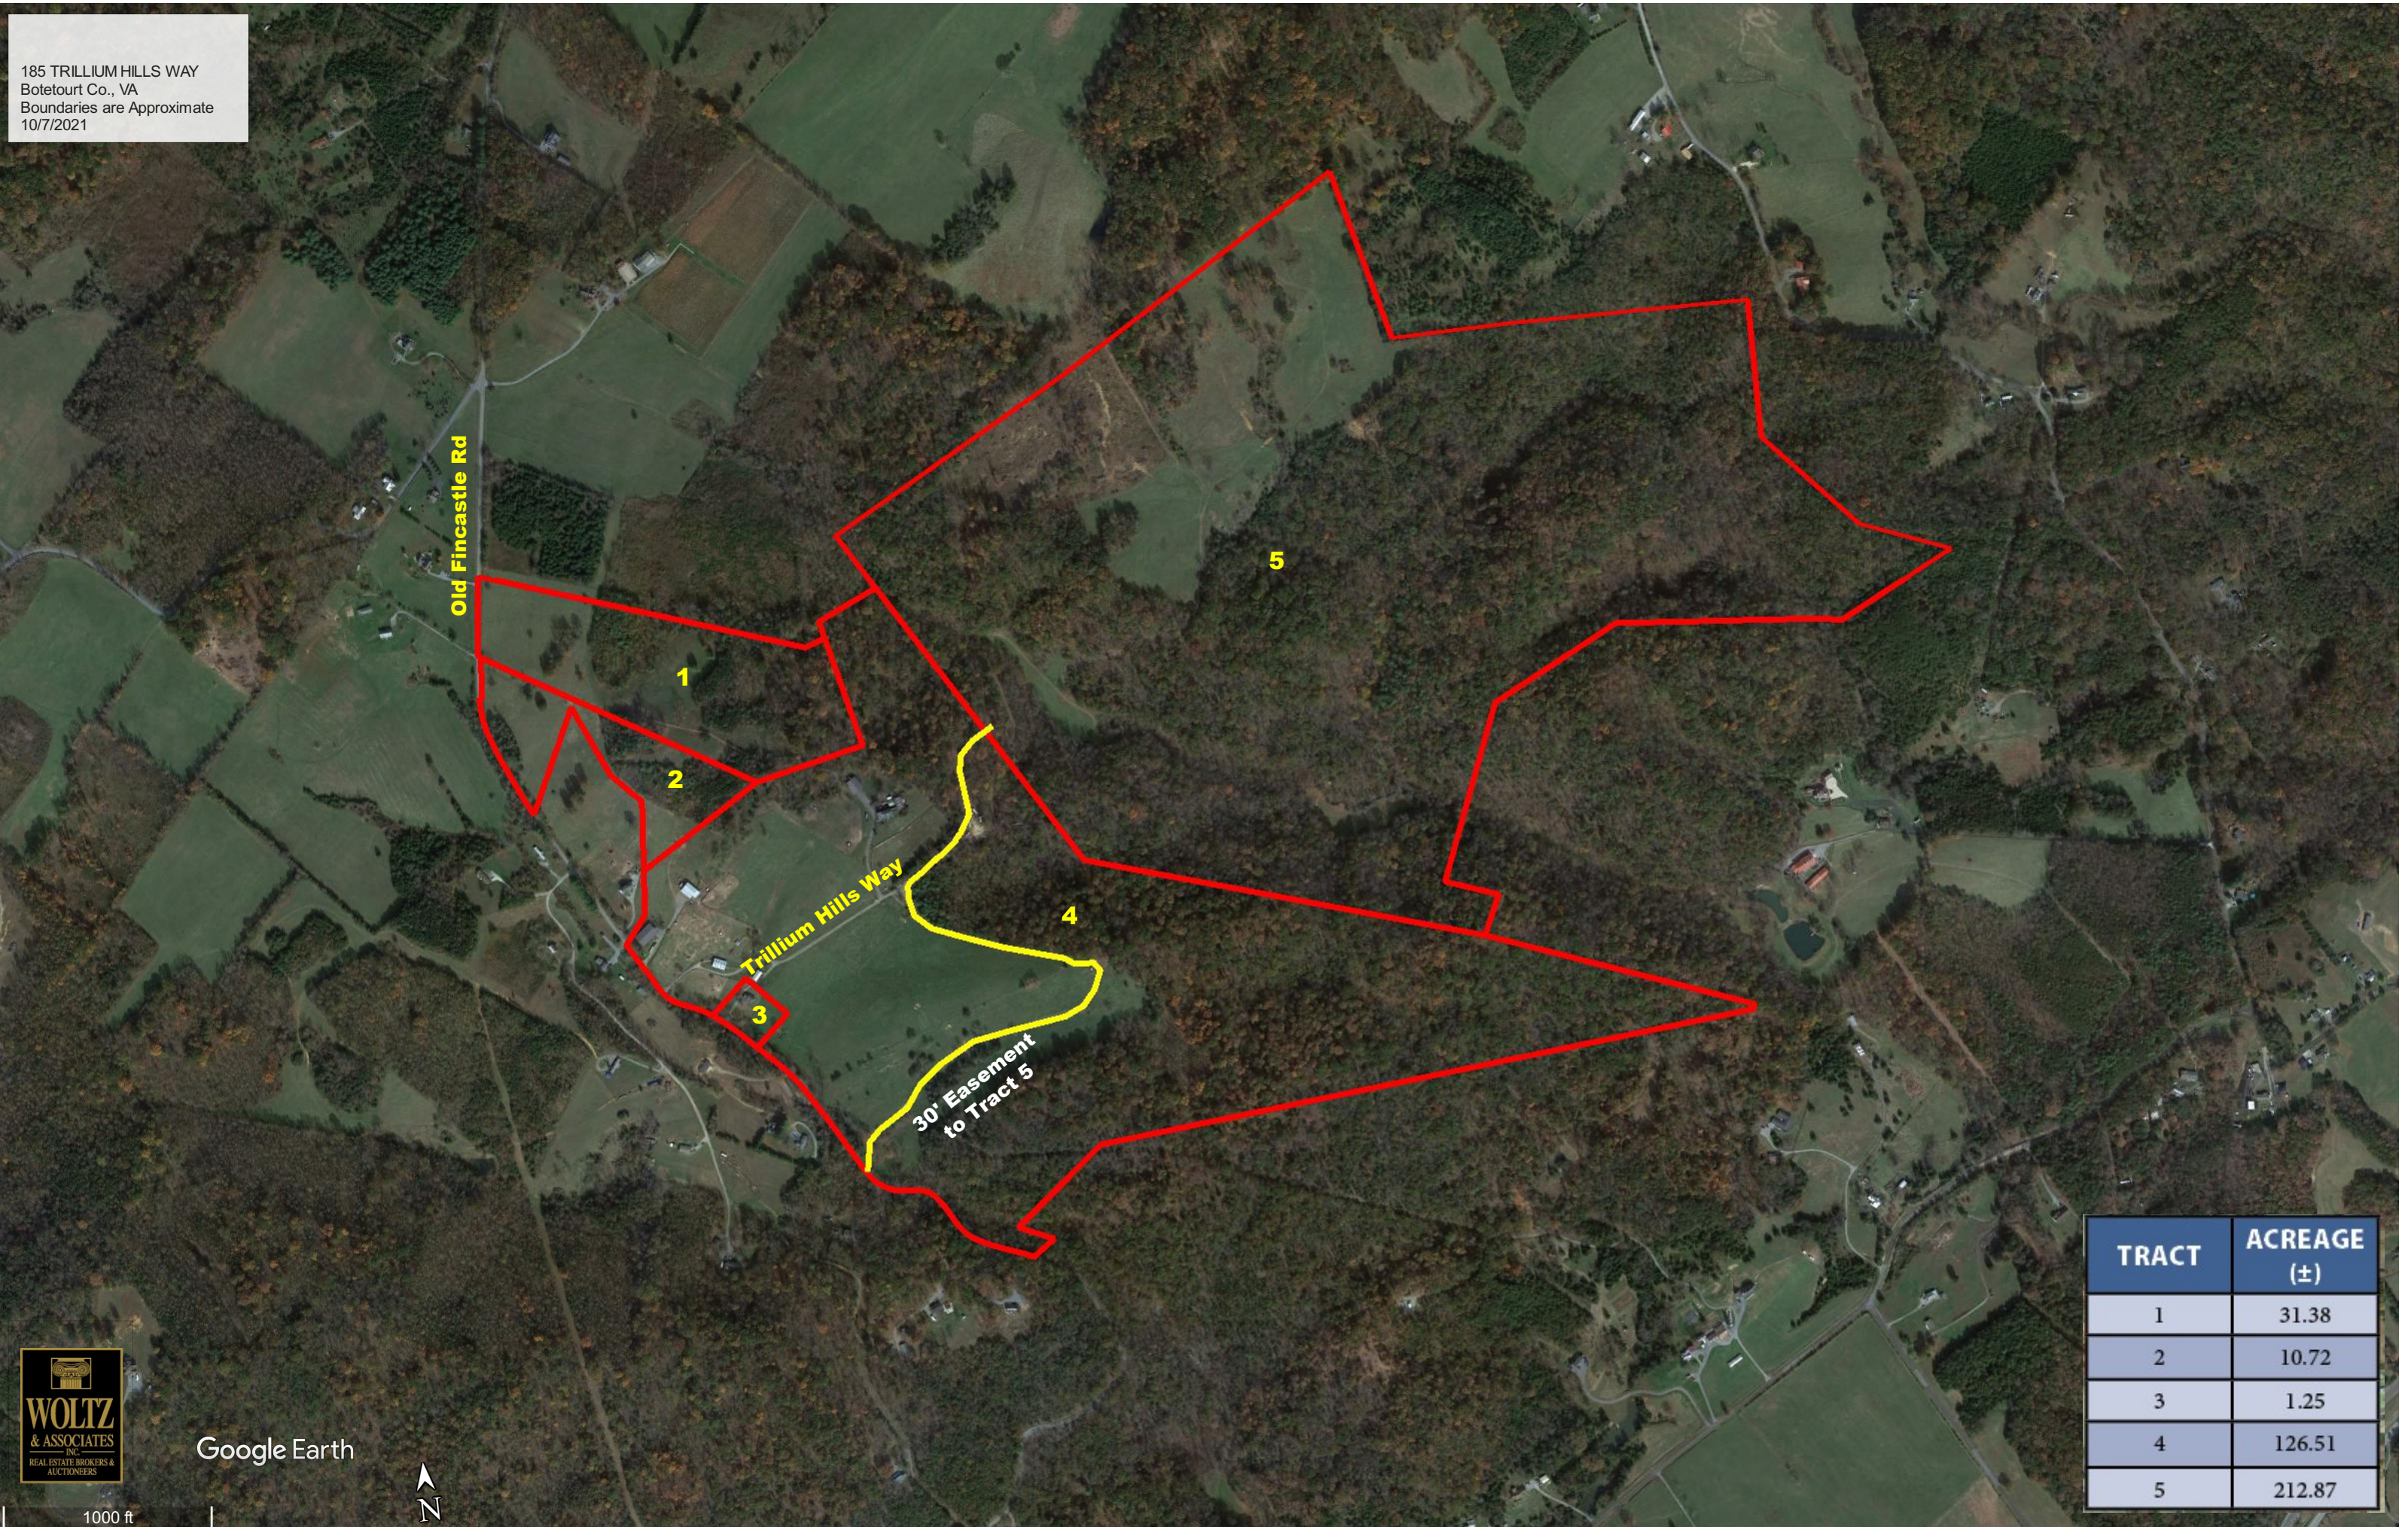

185 TRILLIUM HILLS WAY  
Botetourt Co., VA  
Boundaries are Approximate  
10/7/2021

TRACT	ACREAGE (±)
1	31.38
2	10.72
3	1.25
4	126.51
5	212.87

Google Earth

1000 ft