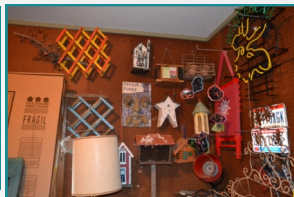

Terms: Cash or check w/I.D., credit fee 5%. Lunch by Sandy's. **Order of Sale:** Selling in 2 lines, one selling Tools & misc while another sells glass & collectibles.

419.875.6317