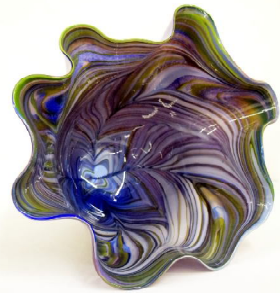

510

**Dominick Labino 1991** rare twisted blue cane, signed at end of handle, 37" long

511

**Dominick Labino 1969** deep red schmelz vase, 6.25" diam, 4" tall

512

**Harry Boyer 1973** green hot tooled pitcher 6.5"

513

**Lotton 1995** squat opaque vase, irridized leaves, blue case lined 4.5"

**WHALEN**  
REALTY & AUCTION, LTD.

514

**Dominick Labino 1973** light amber 5" slender vase, multi-colored swirls

514A

**Dominick Labino 1980** green cube form vase, multi colored interior with veil, 5"

515

**Fluted ribbon glass** vase, multi-colored ribbons, 3" tall

515A

**Mark Wagar** Large ruffled bowl, 11" tall, 16" diam, feather pulled purples & greens

516

**Dominick Labino 1969** smoky green goblet, twisted air stem, hint of red 6.5"