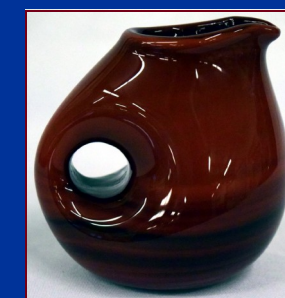

506 Dominick Labino 1978
Schmelz glass pitcher, tooled handle & spout 4 1/2"