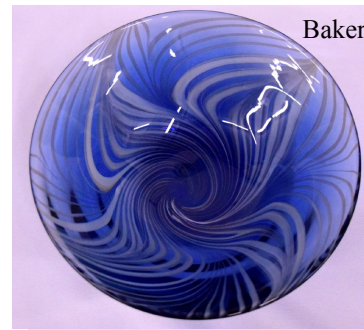

Labino

Eickholt