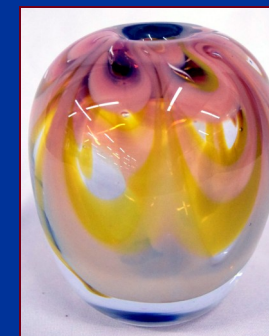

503 Eickholt 2010
Red spattered vase, silver feather pulled design, 8"

504 Cynthia Galbraith 1974
Ovoid vase, yellow and

505 Leon Applebaum
Heavy red to clear vase, controlled vertical bubbles, polished circle on one side, 6 1/4" tall, 5 1/2" diam.