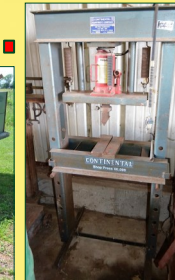

whalenauction.com

WHALEN REALTY & AUCTION LTD

Auctioneers: John & Jason Whalen, Mike Murry, George Bly & Jacob Ramos
419-875-6317, Information herein deemed reliable but not guaranteed