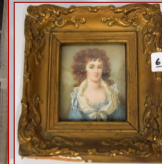

**whalen
 auction.
 com**

FRIDAY- 400+ Pc's Glassware: Nippon; china; Carnival; Hull & Roseville; Fenton; Royal Bayreuth; milk; Imperial; Steuben; Tiffany; Belleek; Libbey; Royal Worcester; Mt. Washington; Hobnail; Amberina; cut glass; Joe St. Clair paperweights; Depression; Snow Babies; **175+ Disney Figurines; Collectibles:** 12 Quilts & tops; 23 acrobat photos from State Fairs-Selden's Attractions, Lansing MI-1930's-40's; banks; toys; glass candy containers; books; postcards; plus more.