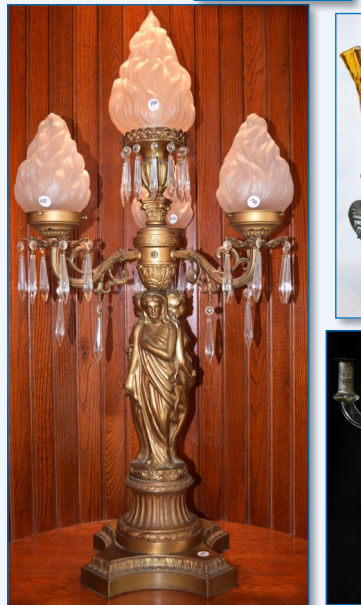

WHALEN REALTY & AUCTION, LTD.
Auctioneers: John & Jason Whalen, Mike Murry, George Bly & Jacob Ramos
419-875-6317
info@whalenauction.com