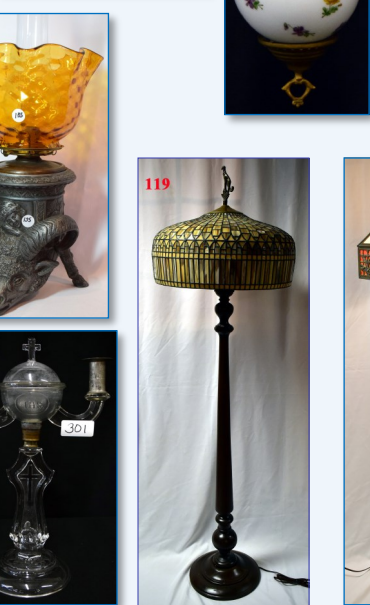

WHALEN REALTY & AUCTION, LTD.
Auctioneers: John & Jason Whalen, Mike Murry, George Bly & Jacob Ramos
419-875-6317
info@whalenauction.com