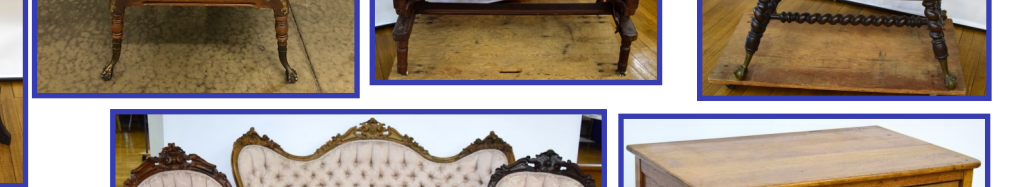

419-875-6317

whalenauction.com

THURSDAY JULY 9 –

375+ lamps see [whalenauction.com](http://whalenauction.com)  
(see reverse side of this flyer for details)

FRIDAY JULY 10

FRIDAY JULY 10 – **Furniture:** Walnut- Round table -twist legs & 6 leaves; 6 cane bottom chairs; 3 drawer commode; 4 pc. Victorian sofa set; burl walnut lock side chest & gallery; 2 pc. desk; claw feet dressing mirror; baby cradle; **Oak-** coffee table; baker's cabinet; 2-unusual table-twist legs & brass ball feet; table w/twist design; library table; 2 panel floor lamps; marble pedestals; 2 marble top tables and more furniture. **Glass-ware:** Heisey; Carnival; pottery including Roseville & Weller; Majolica; several pcs. colored and hand painted glass; Cambridge; Tiffin; Wavecrest; Slag glass; Pattern & pressed glass; Nippon; Royal Bayreuth; Fenton; Royal Doulton; Imperial; Moser decanter; cruets; rose bowls; Tiffin parrot lamp; plus more.