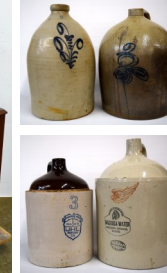

Personal Property of Mary & the Late Carl Gullett of Clyde OH and others.