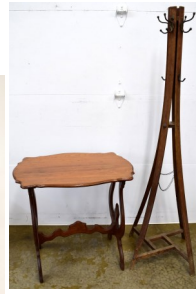

**whalenauction.com**

**ART GLASS & GLASSWARE:** cameo vase by **Degue**; **Amberina** pitcher, 6 tumblers, bowls, vase, cups; signed **Aurene** footed bowl & 2 goblets; 25+ pcs of **Nippon**-ewers, vases, cream-sugar, bowls, candlesticks, trays, dishes, chocolate pot & cups, salts, napkin ring & more. **Morriage**; 50+ sets of art glass salt & pepper shakers – one Mt Washington Delaware OH; 20+ pcs of **Carnival**-bowls, vases, tumblers, pitchers, hatpin holder; many toothpick holders; **Custard** glass-pitchers, tumblers, cov'd butter, spooner, sugar; Cut glass, pattern & press glass-some; baskets; Tiffin; Heisey; Cambridge; hand painted; cranberry enameled; Royal Bayreuth; 9 perfumes & atomizers; rare Findlay Klondyke syrup, shakers & sugar; 30 paperweights some by StClair-pears, apples, 2 lamps, perfumes, bells; 20+ Fenton-some Burmese; dish sets- Nortake Windsor, Blue & White & Japan, Fiesta, JewelTea; & more  
**LAMPS:** leaded table lamp; cranberry diamond pattern dome shade lamp; painted shades; hall lamp; bronze bell shape lamp base; organ lamp base; & others  
**FURNITURE:** 2 pc maple hi-boy chest; walnut Victorian ladies desk; 3 cushion sofa; brass & marble stand; many stands & tables; rocker; chairs; candlestick hall tree; cabinets; GE early TV; 2 floor model radios one Zenith;  
**EPHEMERA:** Farm; maps; automobilia; atlas; sheet music; photos & postcards; scrap books; & more  
**PRIMITIVES & BOTTLES:** **Crockery:** jugs & churns-many blue stenciled; **Pottery:** Deldare, Rookwood, Weller, Roseville, 4-Metlach steins; 9 early bottles; Wattling floor scale coin op; Howe platform scale; McCoy rocking horse cookie jar; sterling; walnut frames; 2 phonographs & horns- Edison Standard serial #596853 & Edison Home serial #H10652; American Flyer trains; Tonka with boxes; toys & other primitives; lg copper apple butter kettle; treadle sewing machines in cabinets; misc sewing items; plus more.