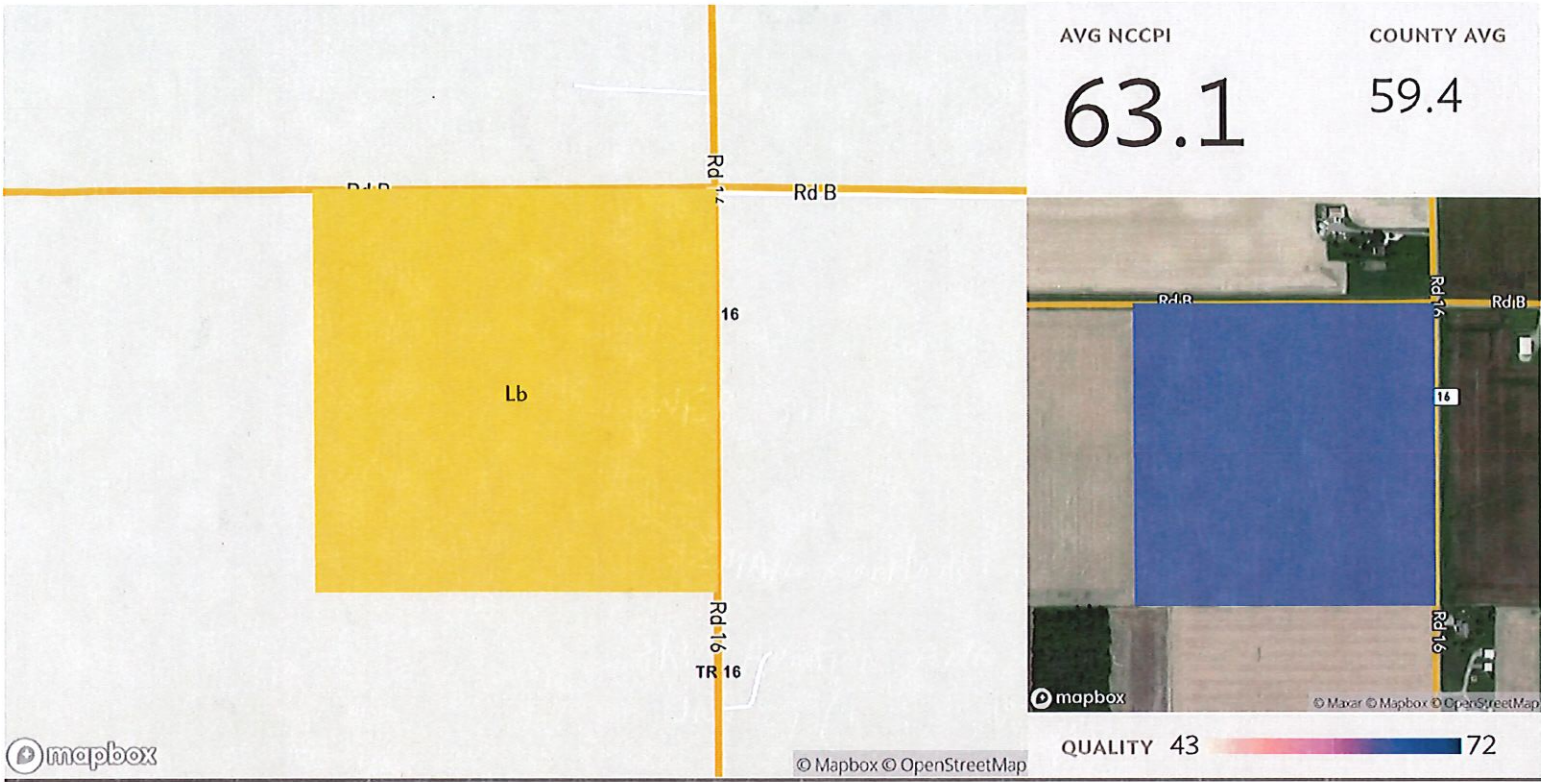

1 field, 41 acres in Putnam County, OH TOWNSHIP/SECTION 2N 6E - 3, 4, 9, 10

Source: NRCS Soil Survey

### All fields

41 ac.

SOIL CODE	SOIL DESCRIPTION	ACRES	PERCENTAGE OF FIELD	SOIL CLASS	NCCPI
■ Lb	Latty silty clay, till substratum, 0 to 1 percent slopes	40.78	100.0%	3	63.1
		<b>40.78</b>			<b>63.1</b>