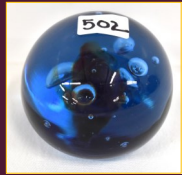

503. 8" Labino 5-1972
Green Emergence.
Made for Emme Bippus,
Museum Docents.

502. Labino 1966 Blue
Paperweight w/bubbles