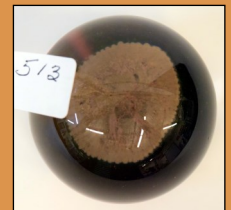

513 Dominick Labino 1971 Paperweight. Fossil like design inside of smoky glass.

419-875-6317

info@whalenauction.com

whalenauction.com

WHALEN
REALTY & AUCTION, LTD.